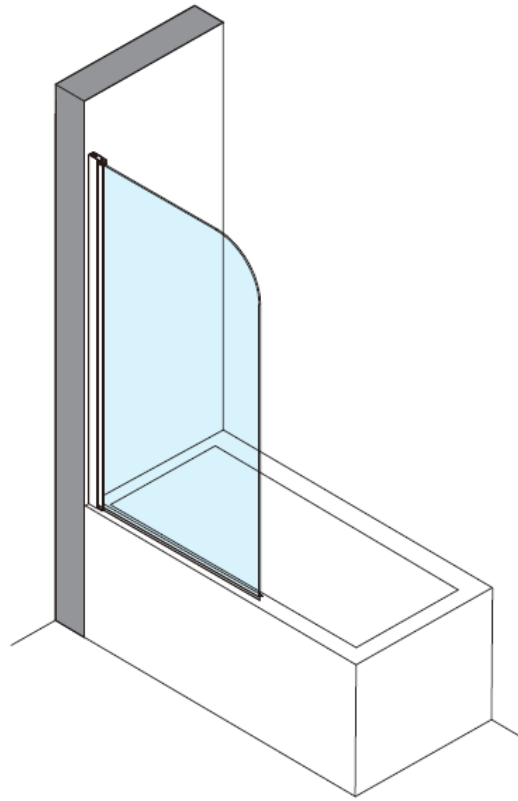

KAI 6 SINGLE BATH SCREEN

Outward opening

KLBSSC0900

Model	A (mm)	B (mm)
KLBSSC0900	880–900mm	1500

A  Cap for wall profile
x1

B  Wall plug x3

C  Wall profile x1

D  ST4*30 x3

E  Screw clip x3

F  Screw cap x3

G  ST4*8 x3

H  Bottom seal x1