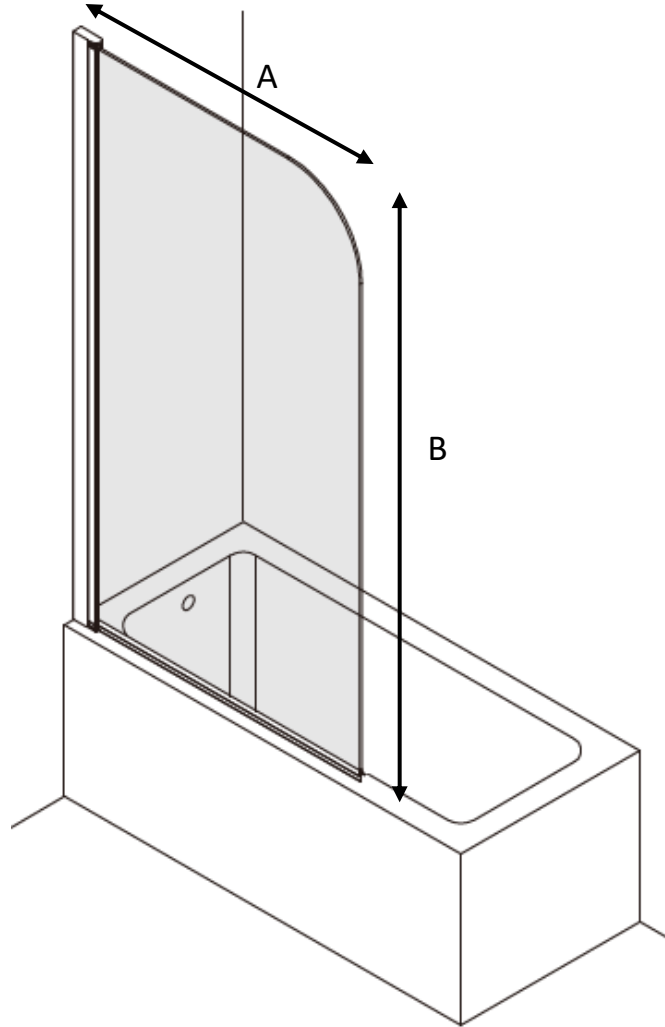

KAI 6 SINGLE BATH SCREEN

Outward opening

KLBSSC0900

Model	A (mm)	B (mm)
KLBSSC0900	880–900mm	1500

A  Cap for wall profile
x1

B  Wall plug x3

C  Wall profile x1

D  ST4*30 x3

E  Screw clip x3

F  Screw cap x3

G  ST4*8 x3

H  Bottom seal x1