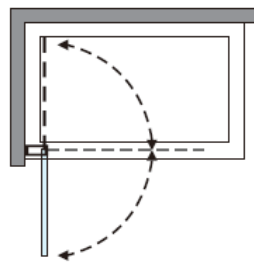

KAI 6 SINGLE BATH SCREEN

Outward opening

KLBSSC0900

Model	A (mm)	B (mm)
KLBSSC0900	880–900mm	1500

A  Cap for wall profile
x1

B  Wall plug x3

C  Wall profile x1

D  ST4*30 x3

E  Screw clip x3

F  Screw cap x3

G  ST4*8 x3

H  Bottom seal x1