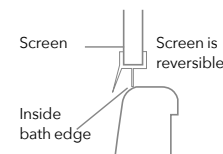

2 Panel Bath Screen

MERLYN | BLACK

1500
MM
HEIGHT
STANDARD RANGE
*including rail

8
MM
GLASS
THICKNESS

LIFETIME
GUARANTEE

MERSHIELD
STAYCLEAR

FEATURES & BENEFITS

- This product is handed

CE Standards

Configuration

A: Fixed Panel = 500mm

B: Radius of Screen Swing = 383mm

☐ Recommended shower head position

Product Information

Size	Panel	Order Code	Adjustments
900 x 1500	2	BLKMB7L	880 - 890
900 x 1500	2	BLKMB7R	880 - 890