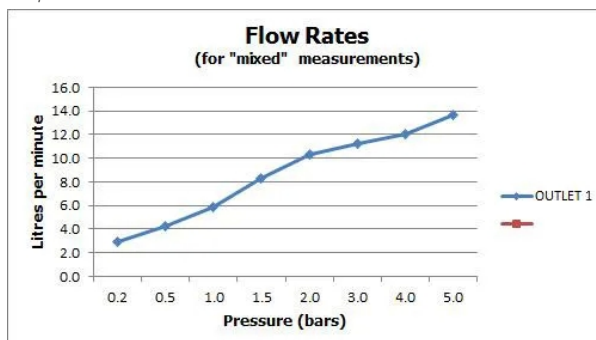

FINISH:

Chrome

FLOW REGULATOR:

FR-100/5-PLA

MINIMUM OPERATING PRESSURE:

0.5 bar LP

FLOW RATE AT 3.0 BAR FLOW PRESSURE:

11 l/min