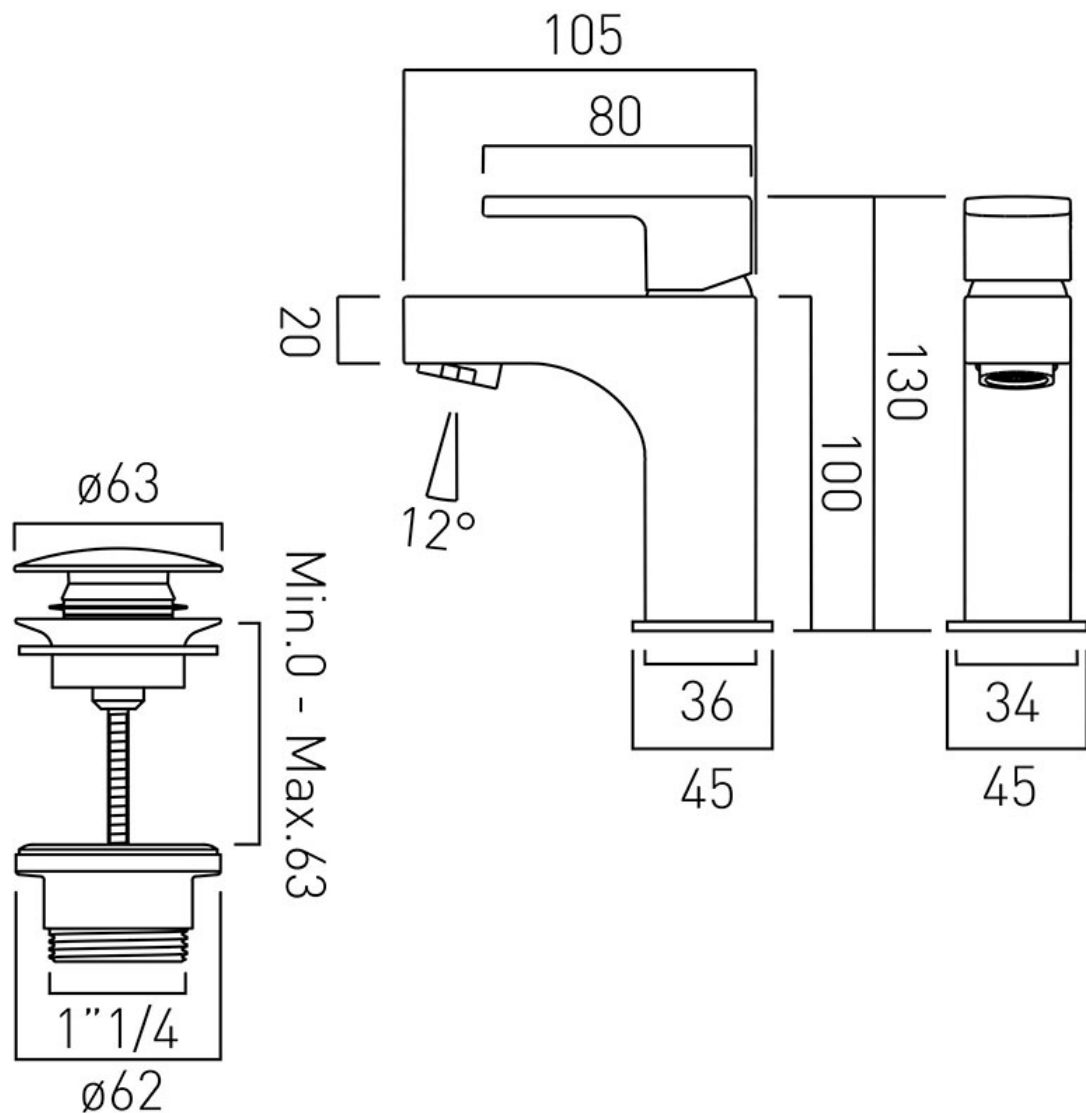

SPECIFICATION SHEET

COLLECTION: LIFE

PRODUCT CODE: LIF-100M/CC-C/P

DESCRIPTION:

mini mono basin mixer
single lever
deck mounted
smooth bodied
with universal basin waste
with directional water flow aerator
ceramic cartridge LIF-100M-CAR
2 x 1/2" x 400mm flexipipe connections
deck mount drill hole diameter 35mm
minimum operating pressure 0.5 bar LP

FINISH:

Chrome

FLOW REGULATOR:

FR-100/5-PLA

MINIMUM OPERATING PRESSURE:

0.5 bar LP

FLOW RATE AT 3.0 BAR FLOW PRESSURE:

11 l/min

tel: 01934 744466
email: sales@vado.com
www.vado.com

where inspiration flows
taps | showering | accessories

TECHNICAL DRAWING

COLLECTION: LIFE

PRODUCT CODE: LIF-100M/CC-C/P

tel: 01934 744466
email: sales@vado.com
www.vado.com