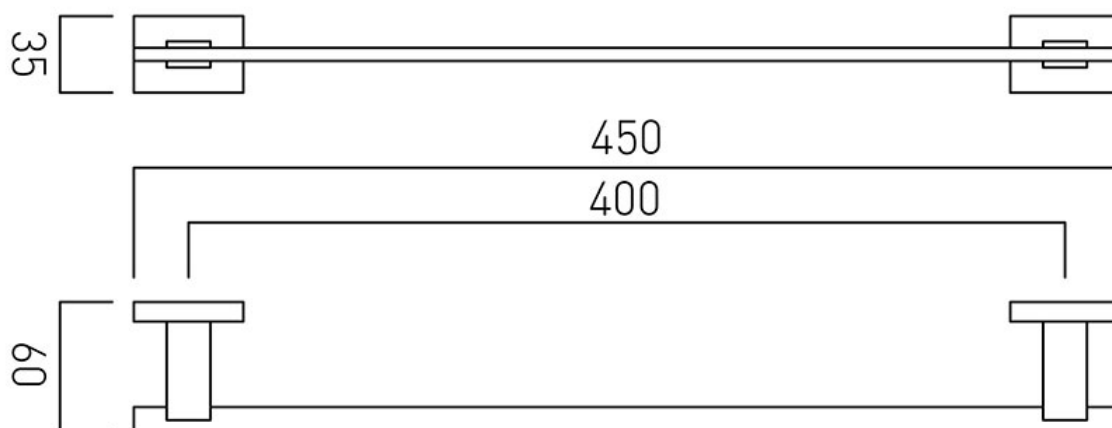


SPECIFICATION SHEET

COLLECTION: LEVEL

PRODUCT CODE: LEV-184-45-C/P

DESCRIPTION:

level towel rail 450mm (18")

FINISH:

Chrome

tel: 01934 744466
email: sales@vado.com
www.vado.com

where inspiration flows
taps | showering | accessories

TECHNICAL DRAWING

COLLECTION: LEVEL

PRODUCT CODE: LEV-184-45-C/P

tel: 01934 744466
email: sales@vado.com
www.vado.com

where inspiration flows
taps | showering | accessories