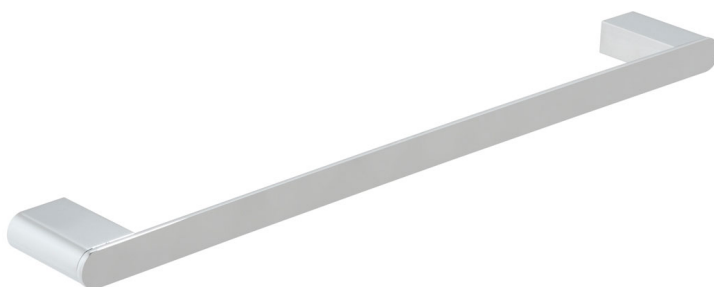

SPECIFICATION SHEET

COLLECTION: PHOTON

PRODUCT CODE: PHO-184-45-C/P

DESCRIPTION:

photon towel rail 450mm (18")

FINISH:

Chrome

tel: 01934 744466
email: sales@vado.com
www.vado.com