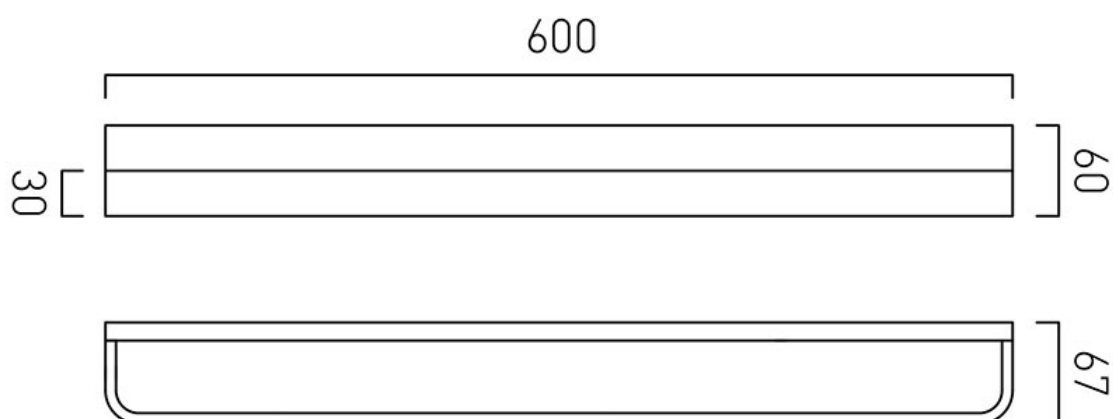


SPECIFICATION SHEET

COLLECTION: OMIKA

PRODUCT CODE: OMI-184-60-C/P

DESCRIPTION:

towel rail
600mm (24")

FINISH:

Chrome

tel: 01934 744466
email: sales@vado.com
www.vado.com

where inspiration flows
taps | showering | accessories

TECHNICAL DRAWING

COLLECTION: OMIKA

PRODUCT CODE: OMI-184-60-C/P

tel: 01934 744466
email: sales@vado.com
www.vado.com

where inspiration flows
taps | showering | accessories