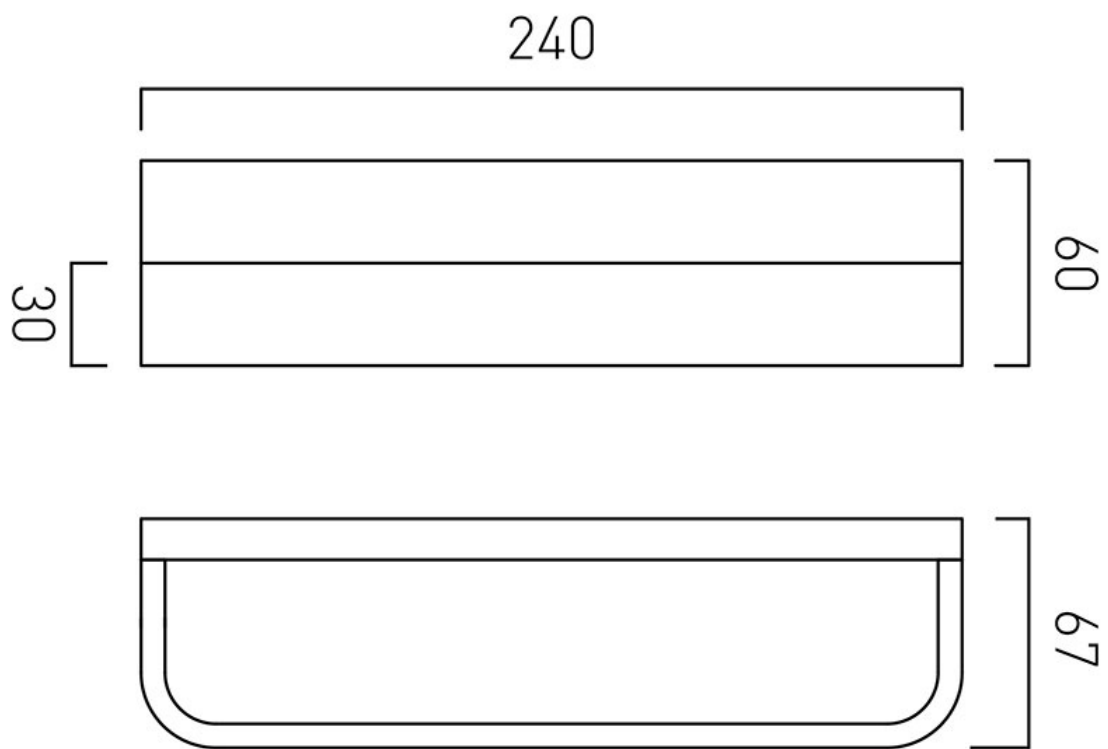

SPECIFICATION SHEET

COLLECTION: OMIKA

PRODUCT CODE: OMI-181-C/P

DESCRIPTION:

towel bar
wall mounted
240mm (9.5")

FINISH:

Chrome

tel: 01934 744466
email: sales@vado.com
www.vado.com

where inspiration flows
taps | showering | accessories

TECHNICAL DRAWING

COLLECTION: OMIKA

PRODUCT CODE: OMI-181-C/P

tel: 01934 744466
email: sales@vado.com
www.vado.com

where inspiration flows
taps | showering | accessories