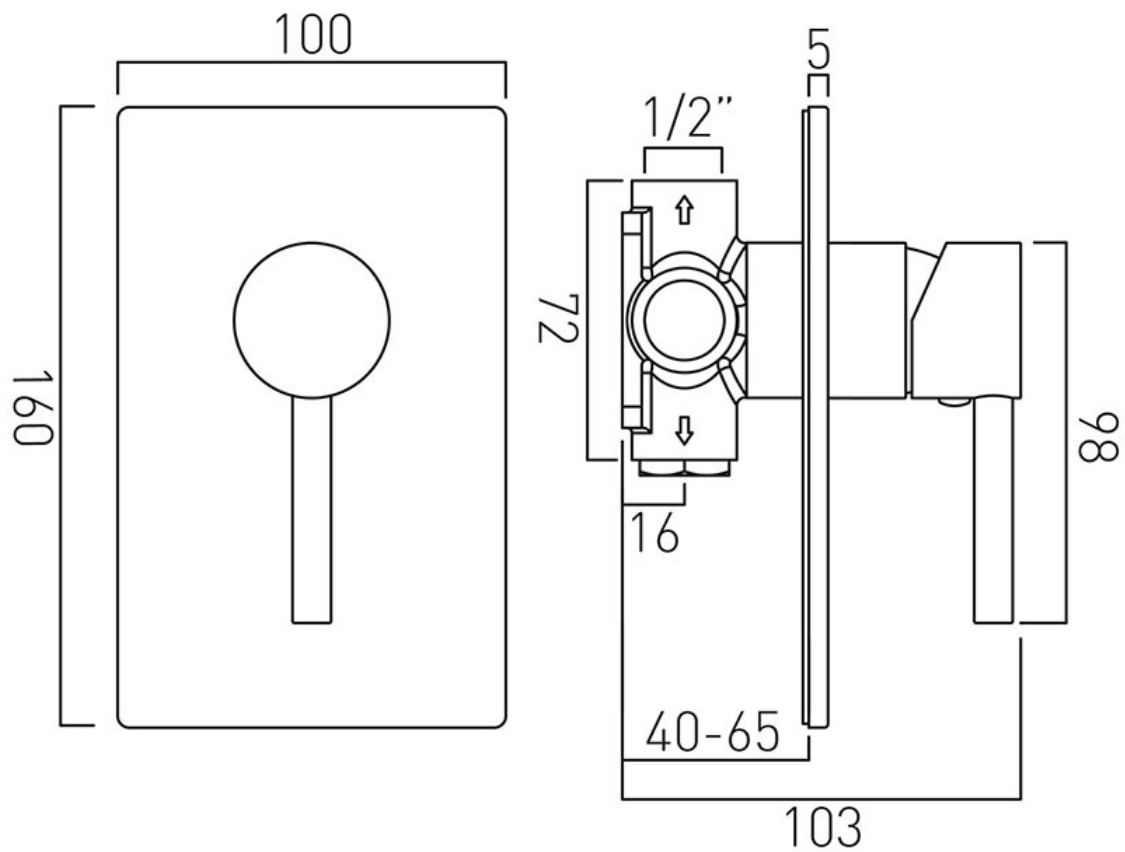

SPECIFICATION SHEET

COLLECTION: ZOO

PRODUCT CODE: ZOO-145A/SQ-C/P

DESCRIPTION:

concealed shower valve
single lever
wall mounted
with rectangular backplate
ceramic cartridge CAR-K35A
2 x 1/2" inlets
2 x 1/2" outlets (one is blanked off)
min-max wall mount 40-65mm
minimum operating pressure 0.2 bar LP shower / 1.5 bar MP bath

FINISH:

Chrome

FLOW REGULATOR:

N

MINIMUM OPERATING PRESSURE:

0.2 bar LP (shower) 1.5 bar MP (bath)

tel: 01934 744466
email: sales@vado.com
www.vado.com

where inspiration flows
taps | showering | accessories

TECHNICAL DRAWING

COLLECTION: Z00

PRODUCT CODE: Z00-145A/SQ-C/P

tel: 01934 744466
email: sales@vado.com
www.vado.com

where inspiration flows
taps | showering | accessories