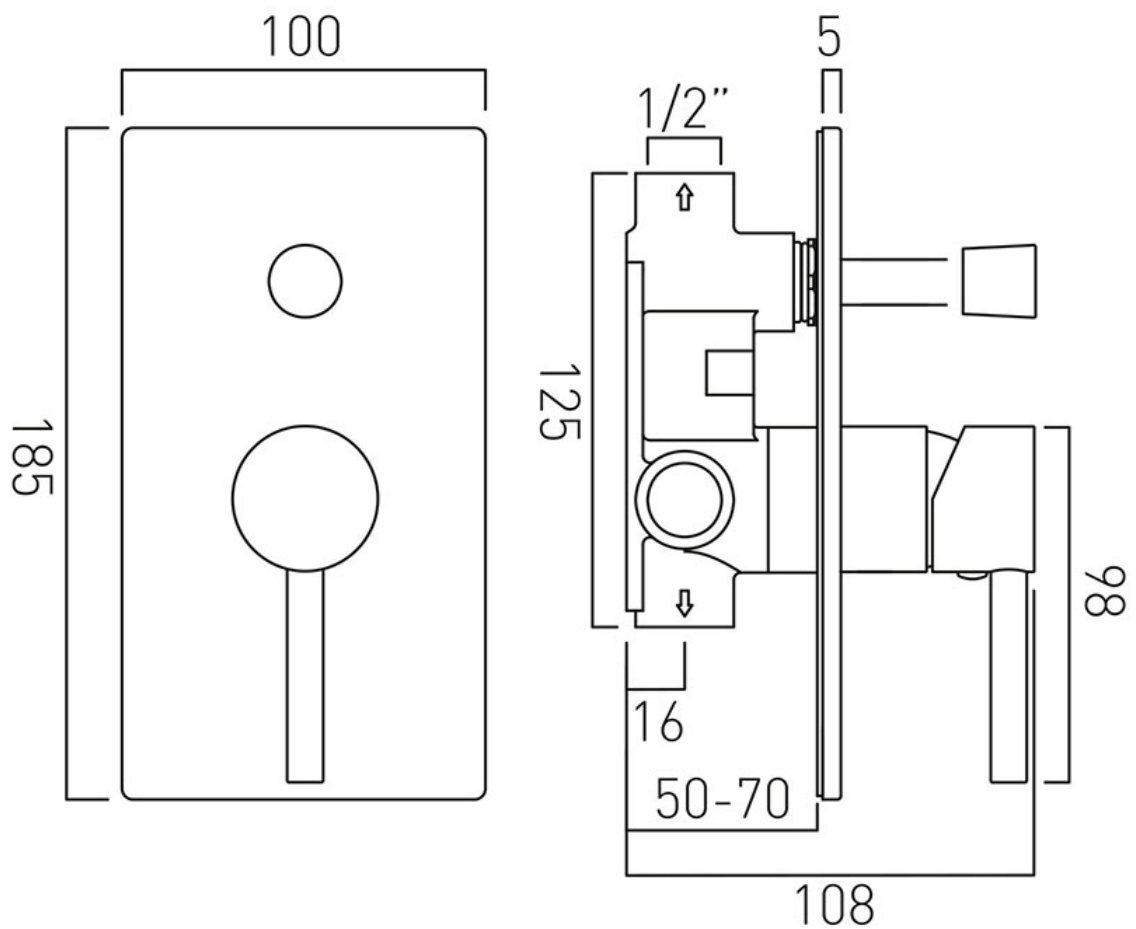

SPECIFICATION SHEET

COLLECTION: ZOO

PRODUCT CODE: ZOO-147A/SQ-C/P

DESCRIPTION:

concealed shower valve with diverter
single lever
wall mounted
with rectangular plate
ceramic cartridge CAR-K35A
2 x 1/2" female inlets
2 x 1/2" female outlets
min-max wall mount 55-75mm
optimum installation depth 65mm
minimum operating pressure 0.2 bar LP shower / 1.5 bar MP bath

FINISH:

Chrome

FLOW REGULATOR:

N

MINIMUM OPERATING PRESSURE:

0.2 bar LP (shower) 1.5 bar MP (bath)

tel: 01934 744466
email: sales@vado.com
www.vado.com

where inspiration flows
taps | showering | accessories

TECHNICAL DRAWING

COLLECTION: Z00

PRODUCT CODE: Z00-147A/SQ-C/P

tel: 01934 744466
email: sales@vado.com
www.vado.com

where inspiration flows
taps | showering | accessories