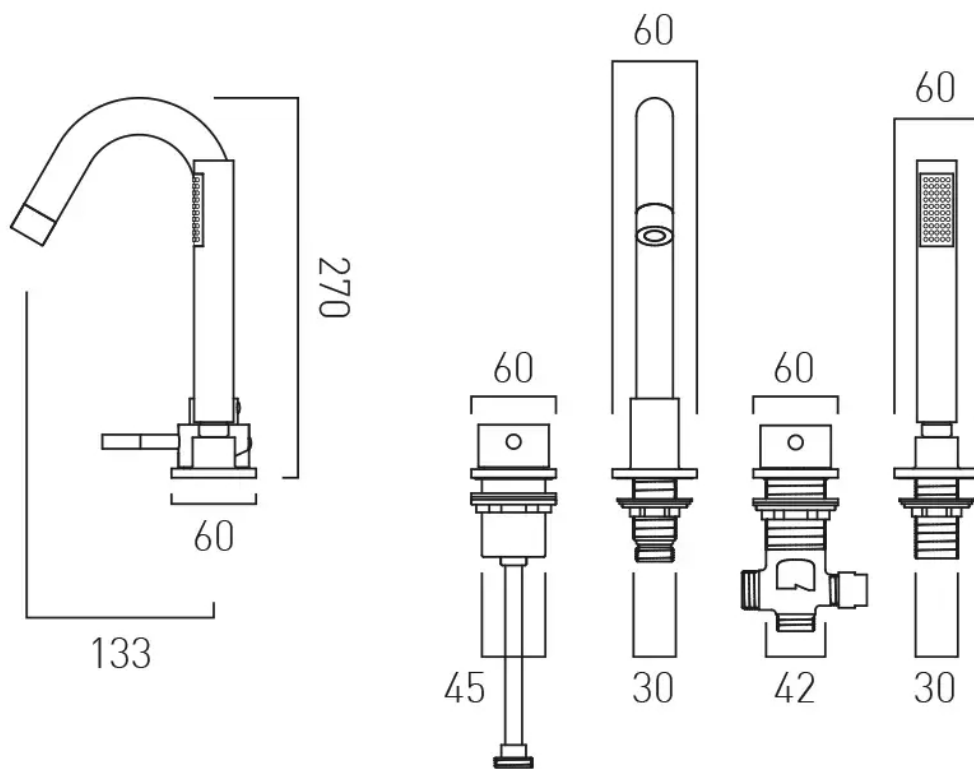

SPECIFICATION SHEET

COLLECTION: ZOO

PRODUCT CODE: ZOO-232-CP

DESCRIPTION:

Zoo
4 hole bath shower mixer
single lever
deck mounted
spout can swivel or be fixed
diverter cartridge F-803-33/2X
ceramic cartridge CAR-KN40
1 x 3/4" x 3/4" 600mm flexipipe connectors
2 x 400 1/2" female flexipipe connectors to valve
valve deck mount drill hole 46mm
spout deck mount drill hole 44mm
diverter deck mount drill hole 44mm
handset deck mount drill hole 32mm
minimum operating pressure 3.0 bar HP

FINISH:

Chrome

FLOW REGULATOR:

FR-FLEXI/8-PLA

MINIMUM OPERATING PRESSURE:

3.0 bar HP

tel: 01934 744466
email: sales@vado.com
www.vado.com

where inspiration flows
taps | showering | accessories

TECHNICAL DRAWING

COLLECTION: ZOO

PRODUCT CODE: ZOO-232-CP

tel: 01934 744466
email: sales@vado.com
www.vado.com

where inspiration flows
taps | showering | accessories