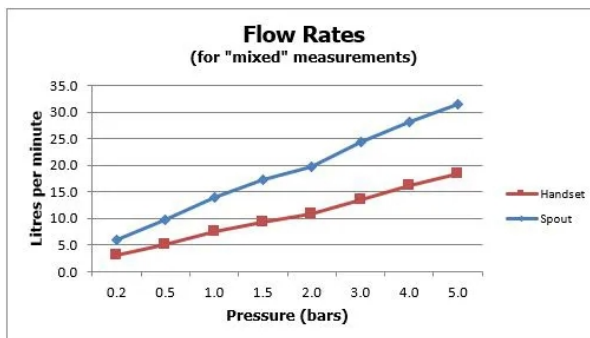

FINISH:

Chrome

FLOW REGULATOR:

FR-FLEXI/8-PLA

MINIMUM OPERATING PRESSURE:

3.0 bar HP

tel: 01934 744466
email: sales@vado.com
www.vado.com

where inspiration flows
taps | showering | accessories