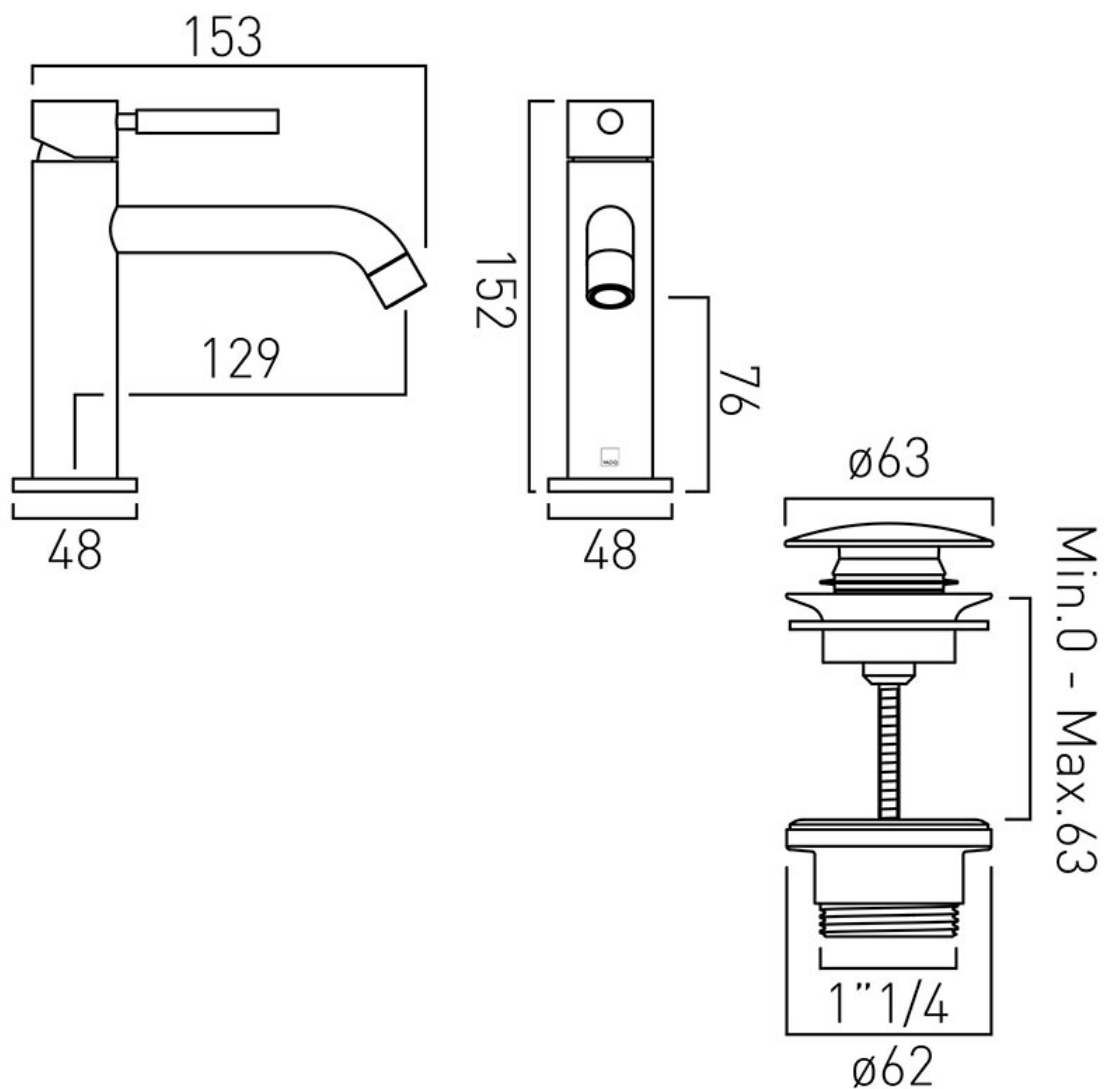

SPECIFICATION SHEET

COLLECTION: ORIGINS

PRODUCT CODE: ORI-200/CC-C/P

DESCRIPTION:

slimline mono basin mixer
single lever
deck mounted
smooth bodied
with universal basin waste
with water flow aerator
ceramic cartridge C-010-N25
2 x 1/2" nut x 400mm flexipipe connections
deck mount drill hole diameter 35mm
minimum operating pressure 1.0 bar MP

FINISH:

Chrome

FLOW REGULATOR:

5l/min fitted as standard

MINIMUM OPERATING PRESSURE:

1.0 bar MP

FLOW RATE AT 3.0 BAR FLOW PRESSURE:

5 l/min

tel: 01934 744466
email: sales@vado.com
www.vado.com

where inspiration flows
taps | showering | accessories

TECHNICAL DRAWING

COLLECTION: ORIGINS

PRODUCT CODE: ORI-200/CC-C/P

tel: 01934 744466
email: sales@vado.com
www.vado.com