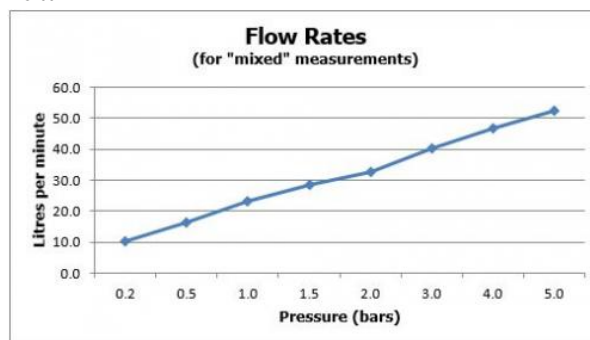

SPECIFICATION SHEET

COLLECTION: OMIKA

PRODUCT CODE: OMI-WMHEAD-C/P

DESCRIPTION:

shower head
wall mounted
2 functions: rain and water blade
min-max wall mount 50-65mm
optimum installation depth 57mm
minimum operating pressure 1.0 bar MP

FINISH:

Chrome

MINIMUM OPERATING PRESSURE:

1.0 bar MP

tel: 01934 744466
email: sales@vado.com
www.vado.com

where inspiration flows
taps | showering | accessories

TECHNICAL DRAWING

COLLECTION: OMIKA