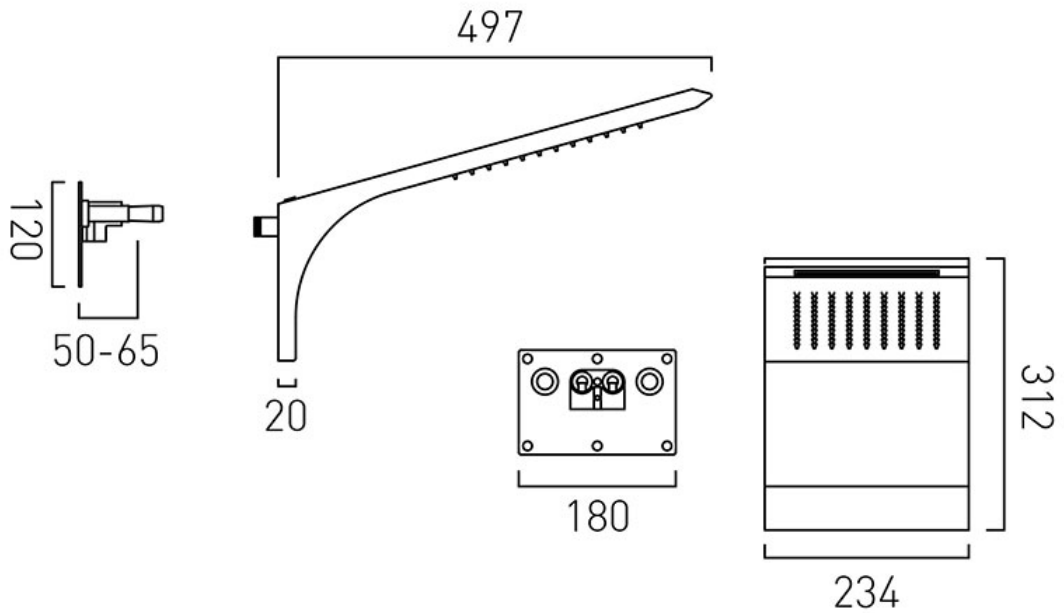

SPECIFICATION SHEET

COLLECTION: OMIKA

PRODUCT CODE: OMI-WMHEAD-C/P

DESCRIPTION:

shower head
wall mounted
2 functions: rain and water blade
min-max wall mount 50-65mm
optimum installation depth 57mm
minimum operating pressure 1.0 bar MP

FINISH:

Chrome

MINIMUM OPERATING PRESSURE:

1.0 bar MP

tel: 01934 744466
email: sales@vado.com
www.vado.com

where inspiration flows
taps | showering | accessories

TECHNICAL DRAWING

COLLECTION: OMIKA

PRODUCT CODE: OMI-WMHEAD-C/P

tel: 01934 744466
email: sales@vado.com
www.vado.com

where inspiration flows
taps | showering | accessories