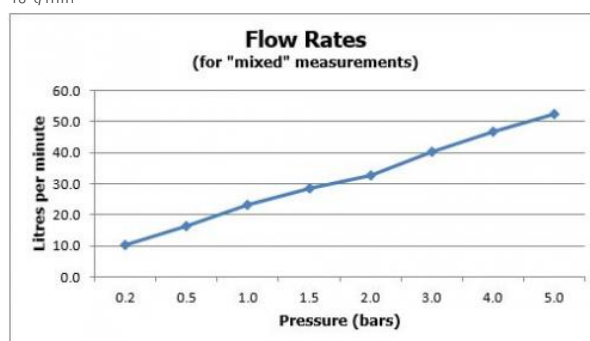

SPECIFICATION SHEET

COLLECTION: OMIKA

PRODUCT CODE: OMI-HEAD-C/P

DESCRIPTION:

rectangular shower head
single function
easy clean
200 x 300mm (8" x 12")
minimum operating pressure 1.0 bar MP

FINISH:

Chrome

MINIMUM OPERATING PRESSURE:

1.0 bar MP

FLOW RATE AT 3.0 BAR FLOW PRESSURE:

40 l/min

tel: 01934 744466
email: sales@vado.com
www.vado.com

where inspiration flows
taps | showering | accessories

TECHNICAL DRAWING

COLLECTION: OMIKA

PRODUCT CODE: OMI-HEAD-C/P