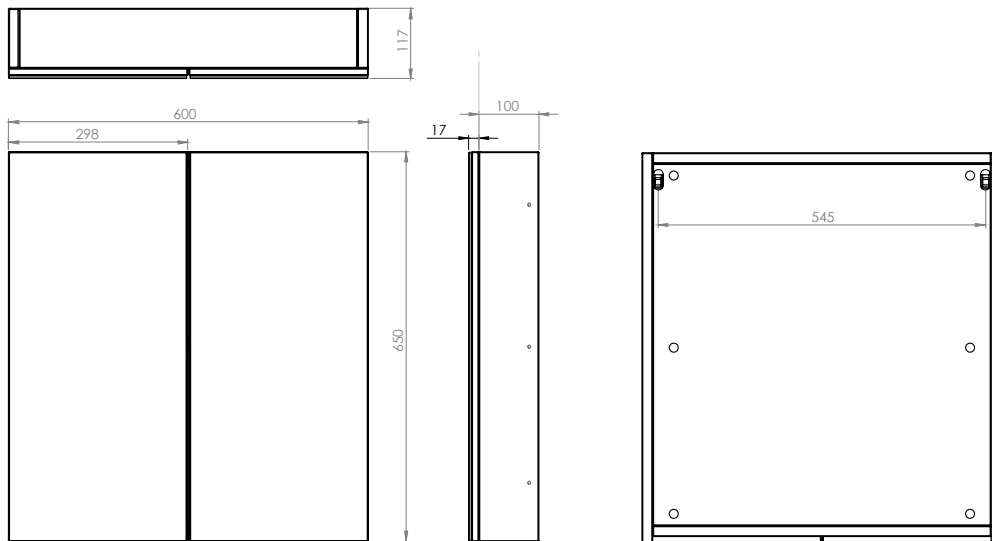

Technical Data Sheet

OBSERVE - OB60W - OB60M

Whats in the box: 1x Cabinet + Fixings + 1 Wood Shelf

TAVISTOCK

Materials

Carcass: Painted MDF

Door: MDF

Mirror: Mirror Glass

*Dimensions are subject to change, customers are advised to measure actual product before commencing installation.

**Fixing point dimensions are for guidance only/the positions of wall fixing must be checked when product is received.

Diagrams not to scale. All dimensions in mm (tolerance of +/-5mm)

FAQ's

- | | |
|---|---|
| Q: Internal dimensions (Width x Depth). | A: 564 x 74mm. |
| Q: Shelf dimensions (Length x Width x Depth). | A: 564 x 74 x 18mm. |
| Q: Max shelf spacing. | A: 1 Fixed shelf. 295mm from internal top edge - 290mm from internal bottom edge. |
| Q: Distance between hinge centres. | A: 412mm |
| Q: Door dimensions (Height x Width x Depth). | A: 650 x 298 x 17mm |
| Q: Door opening angle. | A: 90° |
| Q: Depth with door fully open. | A: 400mm |
| Q: Hanging brackets centres. | A: 545mm |
| Q: What is the thickness of the cabinet door glass? | A: 5mm bevelled glass. |