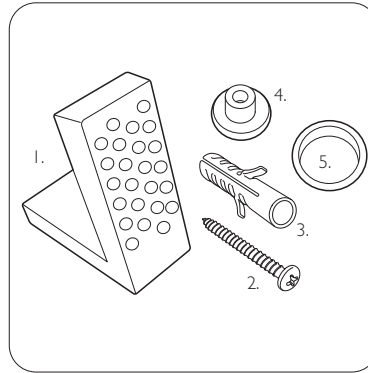

TECHNICAL DATA SHEET

Vitoria Back To Wall WC Pan - BTW850S

TAVISTOCK

NO.	Description	Product Code	Fixings included	Gross Weight
1	Soft Close Wood Toilet Seat - White	TS850WSC	YES	3KG
2	Back to Wall WC	BTW850S	YES	20KG

Floor Fixings

- 1. 2x Nylon Floor Bracket
- 2. 4x Stainless Steel Screws
- 3. 2x Nylon Screw Plugs
- 4. 2x Nylon Screw Collars
- 5. 2x Nylon Collar Caps (Metalic Finish)

Spare Code: SP14211

DIMENSIONS

DIAGRAMS NOT TO SCALE | ALL DIMENSIONS IN MM TOLERANCE OF ± 5MM
ALL PRODUCTS CONFORM TO BRITISH STANDARDS

*Dimensions are subject to change, customers are advised to measure actual product before commencing installation.

**Fixing point dimensions are for guidance only. The positions of fixings must be checked when product is received.

Q - Rim style?
A - Box rim

Key Dimensions Descriptions	Key Dimensions (mm)
Front to Back Footprint	440mm
Left to Right Footprint	215mm
Bowl Front to Back	310mm
Bowl Left to Right	280mm
Pan Height	410mm
Pan Overall front to Back	520mm
Centre Flush Inlet to Floor	365mm
Centre Waste Outlet to Floor	185mm