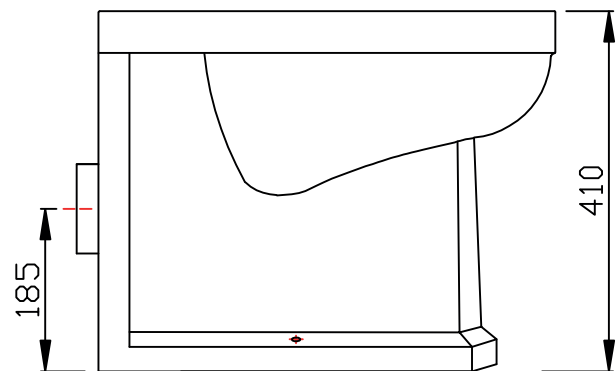

TECHNICAL DATA SHEET

Vitoria Back To Wall WC Pan - BTW850S

TAVISTOCK

NO.	Description	Product Code	Fixings included	Gross Weight
1	Soft Close Wood Toilet Seat - White	TS850WSC	YES	3KG
2	Back to Wall WC	BTW850S	YES	20KG

Floor Fixings

- 1. 2x Nylon Floor Bracket
- 2. 4x Stainless Steel Screws
- 3. 2x Nylon Screw Plugs
- 4. 2x Nylon Screw Collars
- 5. 2x Nylon Collar Caps (Metalic Finish)

Spare Code: SP14211

DIMENSIONS

DIAGRAMS NOT TO SCALE | ALL DIMENSIONS IN MM TOLERANCE OF ± 5MM
ALL PRODUCTS CONFORM TO BRITISH STANDARDS

*Dimensions are subject to change, customers are advised to measure actual product before commencing installation.

**Fixing point dimensions are for guidance only. The positions of fixings must be checked when product is received.

Q - Rim style?
A - Box rim

Key Dimensions Descriptions	Key Dimensions (mm)
Front to Back Footprint	440mm
Left to Right Footprint	215mm
Bowl Front to Back	310mm
Bowl Left to Right	280mm
Pan Height	410mm
Pan Overall front to Back	520mm
Centre Flush Inlet to Floor	365mm
Centre Waste Outlet to Floor	185mm