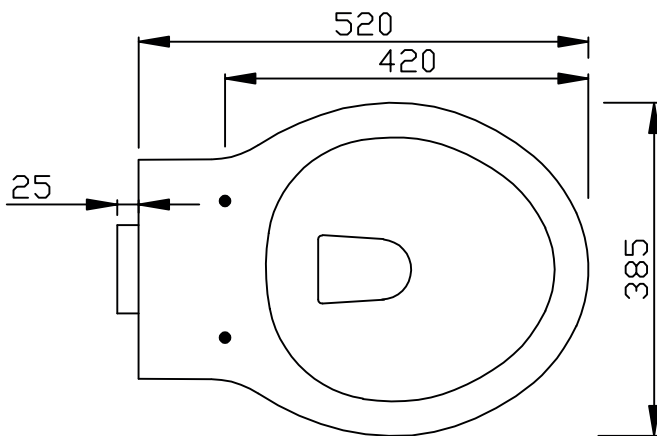

TECHNICAL DATA SHEET

Vitoria Back To Wall WC Pan - BTW850S

TAVISTOCK

NO.	Description	Product Code	Fixings included	Gross Weight
1	Soft Close Wood Toilet Seat - White	TS850WSC	YES	3KG
2	Back to Wall WC	BTW850S	YES	20KG

Floor Fixings

- 1. 2x Nylon Floor Bracket
- 2. 4x Stainless Steel Screws
- 3. 2x Nylon Screw Plugs
- 4. 2x Nylon Screw Collars
- 5. 2x Nylon Collar Caps (Metalic Finish)

Spare Code: SP14211

DIMENSIONS

DIAGRAMS NOT TO SCALE | ALL DIMENSIONS IN MM TOLERANCE OF ± 5MM
ALL PRODUCTS CONFORM TO BRITISH STANDARDS

*Dimensions are subject to change, customers are advised to measure actual product before commencing installation.

**Fixing point dimensions are for guidance only. The positions of fixings must be checked when product is received.

Q - Rim style?
A - Box rim

Key Dimensions Descriptions	Key Dimensions (mm)
Front to Back Footprint	440mm
Left to Right Footprint	215mm
Bowl Front to Back	310mm
Bowl Left to Right	280mm
Pan Height	410mm
Pan Overall front to Back	520mm
Centre Flush Inlet to Floor	365mm
Centre Waste Outlet to Floor	185mm