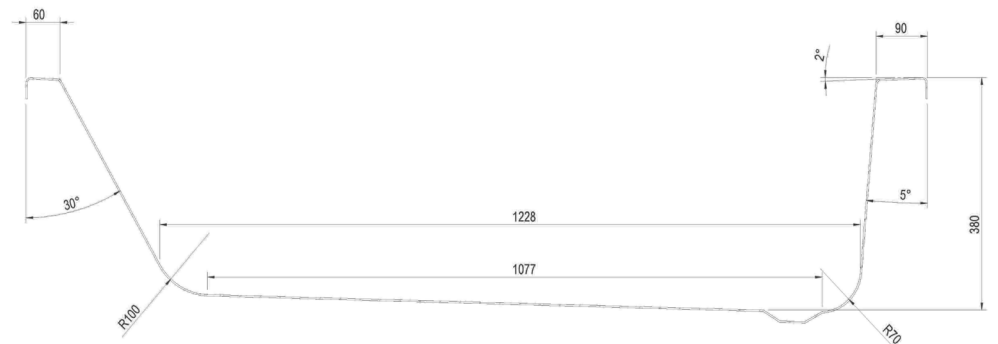

REINFORCED BATHS

ARNOLD 1580 X 685MM

WSBA1670

PRODUCT	ARNOLD SINGLE ENDED
CODE	WSBA1670
SIZE	1580 X 685 X 380 (H) MM
COLOUR	WHITE

SECTION B-B

SECTION A-A