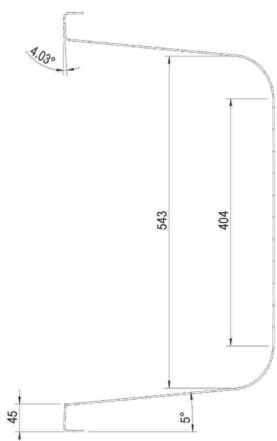

REINFORCED BATHS

ARNOLD 1580 X 685MM

WSBA1670

PRODUCT	ARNOLD SINGLE ENDED
CODE	WSBA1670
SIZE	1580 X 685 X 380 (H) MM
COLOUR	WHITE

SECTION B-B

SECTION A-A