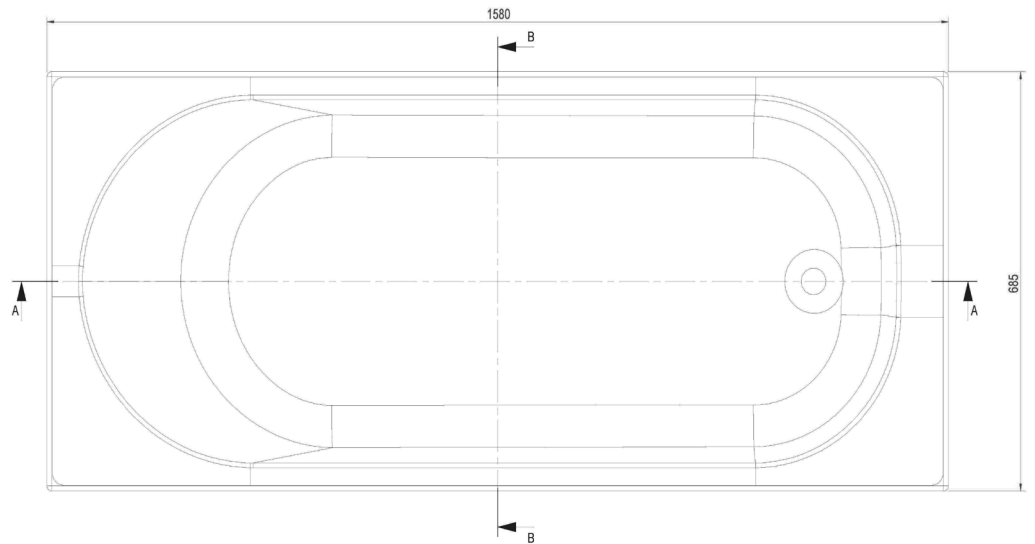

REINFORCED BATHS

ARNOLD 1580 X 685MM

WSBA1670

PRODUCT	ARNOLD SINGLE ENDED
CODE	WSBA1670
SIZE	1580 X 685 X 380 (H) MM
COLOUR	WHITE

SECTION B-B

SECTION A-A