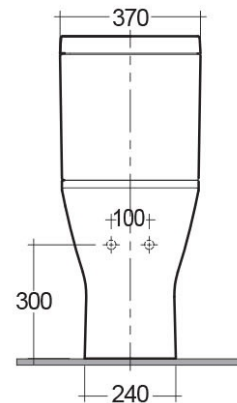

# RAK-RESORT-COMFORT HEIGHT 45CM

Close Coupled | Water Closet

**RAK**  
CERAMICS

## Technical specifications

Dimensions: 665 x 360 mm

Weight: 44 Kg

Color: Alpine White

Trap type: P Trap & S Trap

Trapway type: Concealed

Seat cover options: Urea

Bowl shape: Oval

Soft close: yes

Quick remove seat cover: yes

Dual flush: yes

Suites: [RAK-RESORT](#)

Dimensions: All measurements are in millimeters and are subject to normal manufacturing variations.  
Note: Due to a continuing development programme to improve design and performance, the manufacturer reserves all rights to vary specifications without prior information.  
Please note accessories are for photographic use only.