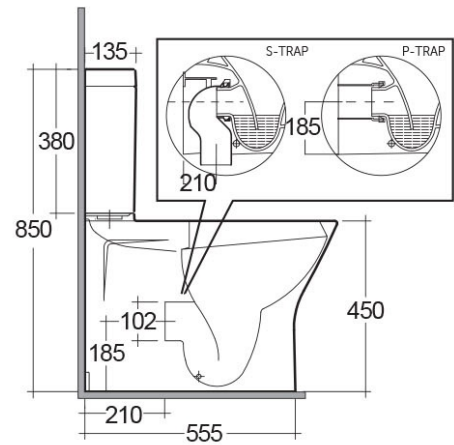

# RAK-RESORT-COMFORT HEIGHT 45CM

Close Coupled | Water Closet

**RAK**  
CERAMICS

## Technical specifications

Dimensions: 665 x 360 mm

Weight: 44 Kg

Color: Alpine White

Trap type: P Trap & S Trap

Trapway type: Concealed

Seat cover options: Urea

Bowl shape: Oval

Soft close: yes

Quick remove seat cover: yes

Dual flush: yes

Suites: [RAK-RESORT](#)

Dimensions: All measurements are in millimeters and are subject to normal manufacturing variations.  
Note: Due to a continuing development programme to improve design and performance, the manufacturer reserves all rights to vary specifications without prior information.  
Please note accessories are for photographic use only.