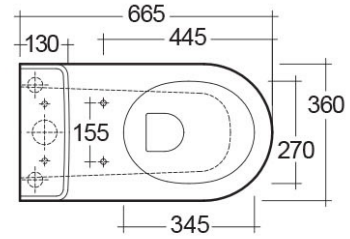

# RAK-RESORT-COMFORT HEIGHT 45CM

Close Coupled | Water Closet

**RAK**  
CERAMICS

## Technical specifications

Dimensions: 665 x 360 mm

Weight: 44 Kg

Color: Alpine White

Trap type: P Trap & S Trap

Trapway type: Concealed

Seat cover options: Urea

Bowl shape: Oval

Soft close: yes

Quick remove seat cover: yes

Dual flush: yes

Suites: [RAK-RESORT](#)

Dimensions: All measurements are in millimeters and are subject to normal manufacturing variations.  
Note: Due to a continuing development programme to improve design and performance, the manufacturer reserves all rights to vary specifications without prior information.  
Please note accessories are for photographic use only.