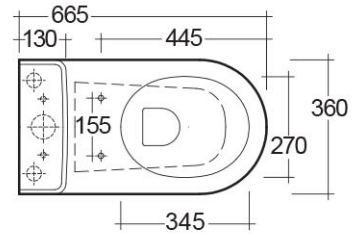

RAK-RESORT-COMFORT HEIGHT 45CM

Close Coupled | Water Closet

RAK
CERAMICS

Technical specifications

Dimensions: 665 x 360 mm

Weight: 40 Kg

Color: Alpine White

Trap type: P Trap

Trapway type: Concealed

Seat cover options: Urea

Bowl shape: Oval

Soft close: yes

Quick remove seat cover: yes

Dual flush: yes

Suites: [RAK-RESORT](#)

Dimensions: All measurements are in millimeters and are subject to normal manufacturing variations.
Note: Due to a continuing development programme to improve design and performance, the manufacturer reserves all rights to vary specifications without prior information.
Please note accessories are for photographic use only.