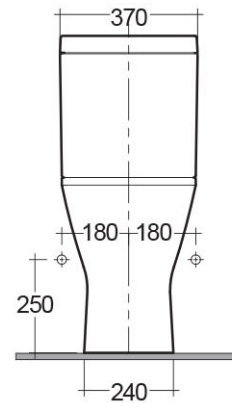

RAK-RESORT-COMFORT HEIGHT 45CM

Close Coupled | Water Closet

RAK
CERAMICS

Technical specifications

Dimensions: 665 x 360 mm

Weight: 40 Kg

Color: Alpine White

Trap type: P Trap

Trapway type: Concealed

Seat cover options: Urea

Bowl shape: Oval

Soft close: yes

Quick remove seat cover: yes

Dual flush: yes

Suites: [RAK-RESORT](#)

Dimensions: All measurements are in millimeters and are subject to normal manufacturing variations.
Note: Due to a continuing development programme to improve design and performance, the manufacturer reserves all rights to vary specifications without prior information.
Please note accessories are for photographic use only.