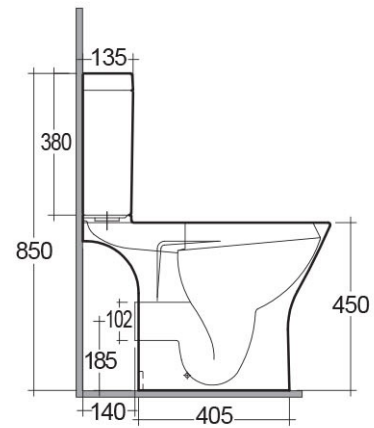

RAK-RESORT-COMFORT HEIGHT 45CM

Close Coupled | Water Closet

RAK
CERAMICS

Technical specifications

Dimensions: 665 x 360 mm

Weight: 40 Kg

Color: Alpine White

Trap type: P Trap

Trapway type: Concealed

Seat cover options: Urea

Bowl shape: Oval

Soft close: yes

Quick remove seat cover: yes

Dual flush: yes

Suites: [RAK-RESORT](#)

Dimensions: All measurements are in millimeters and are subject to normal manufacturing variations.
Note: Due to a continuing development programme to improve design and performance, the manufacturer reserves all rights to vary specifications without prior information.
Please note accessories are for photographic use only.