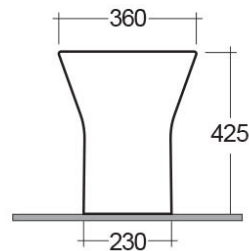

RAK-RESORT-COMFORT HEIGHT 42.5CM

Back to Wall | Water Closet

RAK
CERAMICS

Technical specifications

Dimensions: 550 x 360 mm

Weight: 26 Kg

Color: Alpine White

Trap type: P Trap & S Trap

Trapway type: Concealed

Seat cover options: Urea

Bowl shape: Oval

Soft close: yes

Dual flush: yes

Suites: [RAK-RESORT](#)

Dimensions: All measurements are in millimeters and are subject to normal manufacturing variations.
Note: Due to a continuing development programme to improve design and performance, the manufacturer reserves all rights to vary specifications without prior information.
Please note accessories are for photographic use only.