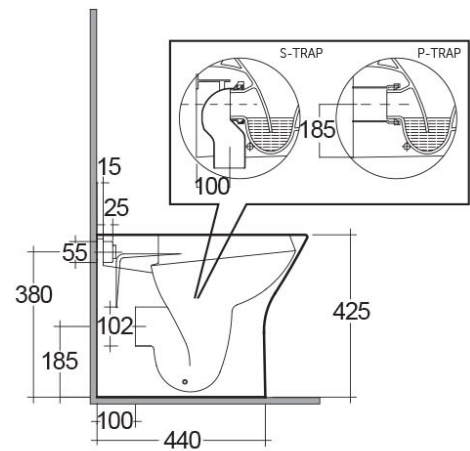

RAK-RESORT-COMFORT HEIGHT 42.5CM

Back to Wall | Water Closet

RAK
CERAMICS

Technical specifications

Dimensions: 550 x 360 mm

Weight: 26 Kg

Color: Alpine White

Trap type: P Trap & S Trap

Trapway type: Concealed

Seat cover options: Urea

Bowl shape: Oval

Soft close: yes

Dual flush: yes

Suites: [RAK-RESORT](#)

Dimensions: All measurements are in millimeters and are subject to normal manufacturing variations.
Note: Due to a continuing development programme to improve design and performance, the manufacturer reserves all rights to vary specifications without prior information.
Please note accessories are for photographic use only.