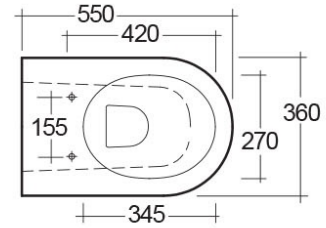

RAK-RESORT-COMFORT HEIGHT 42.5CM

Back to Wall | Water Closet

RAK
CERAMICS

Technical specifications

Dimensions: 550 x 360 mm

Weight: 26 Kg

Color: Alpine White

Trap type: P Trap & S Trap

Trapway type: Concealed

Seat cover options: Urea

Bowl shape: Oval

Soft close: yes

Dual flush: yes

Suites: [RAK-RESORT](#)

Dimensions: All measurements are in millimeters and are subject to normal manufacturing variations.
Note: Due to a continuing development programme to improve design and performance, the manufacturer reserves all rights to vary specifications without prior information.
Please note accessories are for photographic use only.