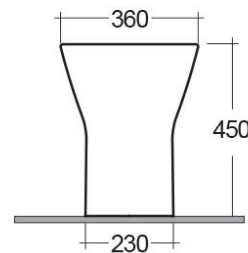

RAK-RESORT-COMFORT HEIGHT 45CM

Back to Wall | Water Closet

RAK
CERAMICS

Technical specifications

Dimensions: 550 x 360 mm

Weight: 30 Kg

Color: Alpine White

Trap type: P Trap & S Trap

Trapway type: Concealed

Seat cover options: Urea

Bowl shape: Oval

Soft close: yes

Quick remove seat cover: yes

Dual flush: yes

Suites: [RAK-RESORT](#)

Dimensions: All measurements are in millimeters and are subject to normal manufacturing variations.
Note: Due to a continuing development programme to improve design and performance, the manufacturer reserves all rights to vary specifications without prior information.
Please note accessories are for photographic use only.