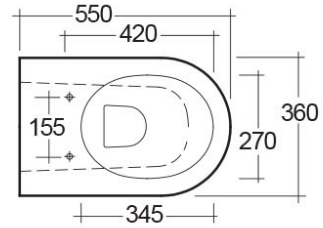

RAK-RESORT-COMFORT HEIGHT 45CM

Back to Wall | Water Closet

RAK
CERAMICS

Technical specifications

Dimensions: 550 x 360 mm

Weight: 30 Kg

Color: Alpine White

Trap type: P Trap & S Trap

Trapway type: Concealed

Seat cover options: Urea

Bowl shape: Oval

Soft close: yes

Quick remove seat cover: yes

Dual flush: yes

Suites: [RAK-RESORT](#)

Dimensions: All measurements are in millimeters and are subject to normal manufacturing variations.
Note: Due to a continuing development programme to improve design and performance, the manufacturer reserves all rights to vary specifications without prior information.
Please note accessories are for photographic use only.