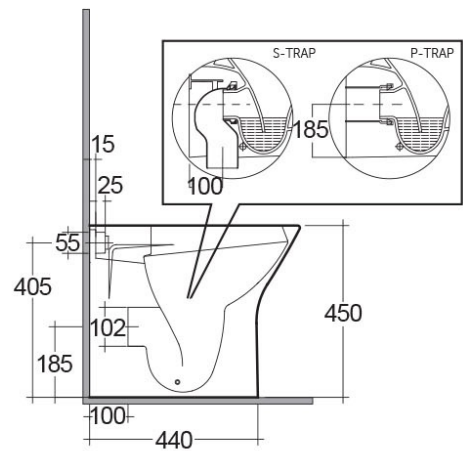

RAK-RESORT-COMFORT HEIGHT 45CM

Back to Wall | Water Closet

RAK
CERAMICS

Technical specifications

Dimensions: 550 x 360 mm

Weight: 30 Kg

Color: Alpine White

Trap type: P Trap & S Trap

Trapway type: Concealed

Seat cover options: Urea

Bowl shape: Oval

Soft close: yes

Quick remove seat cover: yes

Dual flush: yes

Suites: [RAK-RESORT](#)

Dimensions: All measurements are in millimeters and are subject to normal manufacturing variations.
Note: Due to a continuing development programme to improve design and performance, the manufacturer reserves all rights to vary specifications without prior information.
Please note accessories are for photographic use only.