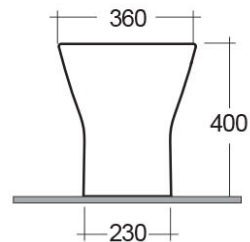

Technical specifications

Dimensions: 550 x 360 mm

Weight: 26 Kg

Color: Alpine White

Trap type: P Trap & S Trap

Trapway type: Concealed

Seat cover options: Urea

Bowl shape: Oval

Soft close: yes

Quick remove seat cover: yes

Dual flush: yes

Suites: [RAK-RESORT](#)

Dimensions: All measurements are in millimeters and are subject to normal manufacturing variations.
Note: Due to a continuing development programme to improve design and performance, the manufacturer reserves all rights to vary specifications without prior information.
Please note accessories are for photographic use only.