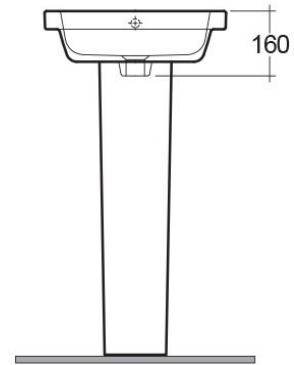

RAK-RESORT

Wash basin | Pedestal

RAK
CERAMICS

Technical specifications

Dimensions: 450 x 400 mm

Weight: 18 Kg

Color: Alpine White

Shape of basin: Rounded Rectangle

Overflow hole: yes

Suites: [RAK-RESORT](#)

Dimensions: All measurements are in millimeters and are subject to normal manufacturing variations.
Note: Due to a continuing development programme to improve design and performance, the manufacturer reserves all rights to vary specifications without prior information.
Please note accessories are for photographic use only.