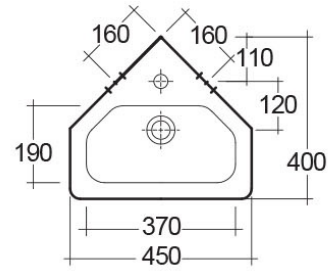

RAK-RESORT

Wash basin | Pedestal

RAK
CERAMICS

Technical specifications

Dimensions: 450 x 400 mm

Weight: 18 Kg

Color: Alpine White

Shape of basin: Rounded Rectangle

Overflow hole: yes

Suites: [RAK-RESORT](#)

Dimensions: All measurements are in millimeters and are subject to normal manufacturing variations.
Note: Due to a continuing development programme to improve design and performance, the manufacturer reserves all rights to vary specifications without prior information.
Please note accessories are for photographic use only.