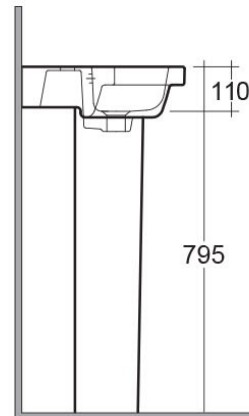

RAK-RESORT

Wash basin | Pedestal

RAK
CERAMICS

Technical specifications

Dimensions: 450 x 400 mm

Weight: 18 Kg

Color: Alpine White

Shape of basin: Rounded Rectangle

Overflow hole: yes

Suites: [RAK-RESORT](#)

Dimensions: All measurements are in millimeters and are subject to normal manufacturing variations.
Note: Due to a continuing development programme to improve design and performance, the manufacturer reserves all rights to vary specifications without prior information.
Please note accessories are for photographic use only.