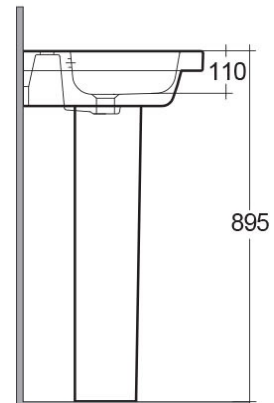

RAK-RESORT

Wash basin | Pedestal

RAK
CERAMICS

Technical specifications

Dimensions: 650 x 460 mm

Weight: 31 Kg

Color: Alpine White

Shape of basin: Rounded Rectangle

Overflow hole: yes

Suites: [RAK-RESORT](#)

Dimensions: All measurements are in millimeters and are subject to normal manufacturing variations.
Note: Due to a continuing development programme to improve design and performance, the manufacturer reserves all rights to vary specifications without prior information.
Please note accessories are for photographic use only.