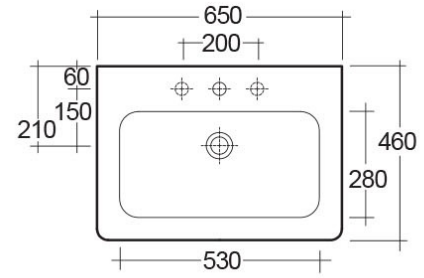

RAK-RESORT

Wash basin | Pedestal

RAK
CERAMICS

Technical specifications

Dimensions: 650 x 460 mm

Weight: 31 Kg

Color: Alpine White

Shape of basin: Rounded Rectangle

Overflow hole: yes

Suites: [RAK-RESORT](#)

Dimensions: All measurements are in millimeters and are subject to normal manufacturing variations.
Note: Due to a continuing development programme to improve design and performance, the manufacturer reserves all rights to vary specifications without prior information.
Please note accessories are for photographic use only.