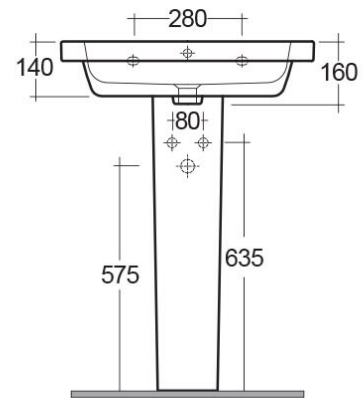

RAK-RESORT

Wash basin | Pedestal

RAK
CERAMICS

Technical specifications

Dimensions: 650 x 460 mm

Weight: 31 Kg

Color: Alpine White

Shape of basin: Rounded Rectangle

Overflow hole: yes

Suites: [RAK-RESORT](#)

Dimensions: All measurements are in millimeters and are subject to normal manufacturing variations.
Note: Due to a continuing development programme to improve design and performance, the manufacturer reserves all rights to vary specifications without prior information.
Please note accessories are for photographic use only.