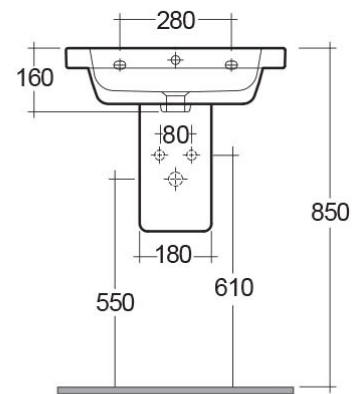

## Wash basin | Half Pedestal

**RAK**  
CERAMICS

### Technical specifications

Dimensions: 550 x 460 mm

Weight: 23 Kg

Color: Alpine White

Shape of basin: Rounded Rectangle

Overflow hole: yes

Suites: [RAK-RESORT](#)

Dimensions: All measurements are in millimeters and are subject to normal manufacturing variations.  
Note: Due to a continuing development programme to improve design and performance, the manufacturer reserves all rights to vary specifications without prior information.  
Please note accessories are for photographic use only.