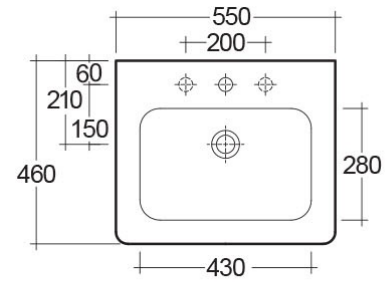

### Technical specifications

Dimensions: 550 x 460 mm

Weight: 23 Kg

Color: Alpine White

Shape of basin: Rounded Rectangle

Overflow hole: yes

Suites: [RAK-RESORT](#)

Dimensions: All measurements are in millimeters and are subject to normal manufacturing variations.  
Note: Due to a continuing development programme to improve design and performance, the manufacturer reserves all rights to vary specifications without prior information.  
Please note accessories are for photographic use only.