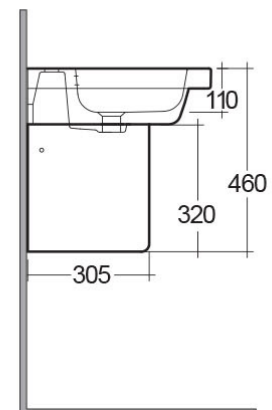

## Wash basin | Half Pedestal

**RAK**  
CERAMICS

### Technical specifications

Dimensions: 550 x 460 mm

Weight: 23 Kg

Color: Alpine White

Shape of basin: Rounded Rectangle

Overflow hole: yes

Suites: [RAK-RESORT](#)

Dimensions: All measurements are in millimeters and are subject to normal manufacturing variations.  
Note: Due to a continuing development programme to improve design and performance, the manufacturer reserves all rights to vary specifications without prior information.  
Please note accessories are for photographic use only.