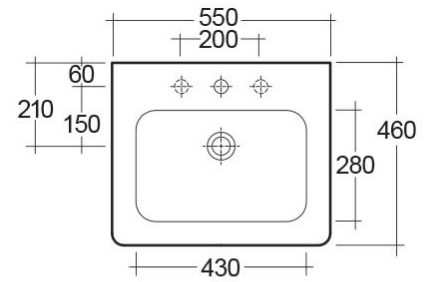

RAK-RESORT

Wash basin | Pedestal

RAK
CERAMICS

Technical specifications

Dimensions: 550 x 460 mm

Weight: 29 Kg

Color: Alpine White

Shape of basin: Rounded Rectangle

Overflow hole: yes

Suites: [RAK-RESORT](#)

Dimensions: All measurements are in millimeters and are subject to normal manufacturing variations.
Note: Due to a continuing development programme to improve design and performance, the manufacturer reserves all rights to vary specifications without prior information.
Please note accessories are for photographic use only.