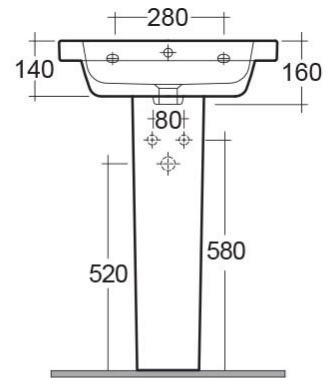

RAK-RESORT

Wash basin | Pedestal

RAK
CERAMICS

Technical specifications

Dimensions: 550 x 460 mm

Weight: 29 Kg

Color: Alpine White

Shape of basin: Rounded Rectangle

Overflow hole: yes

Suites: [RAK-RESORT](#)

Dimensions: All measurements are in millimeters and are subject to normal manufacturing variations.
Note: Due to a continuing development programme to improve design and performance, the manufacturer reserves all rights to vary specifications without prior information.
Please note accessories are for photographic use only.