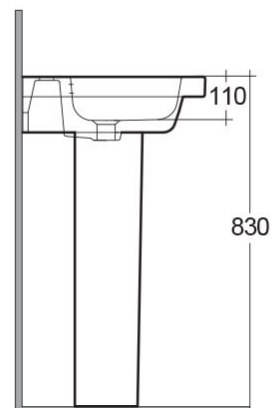

RAK-RESORT

Wash basin | Pedestal

RAK
CERAMICS

Technical specifications

Dimensions: 550 x 460 mm

Weight: 29 Kg

Color: Alpine White

Shape of basin: Rounded Rectangle

Overflow hole: yes

Suites: [RAK-RESORT](#)

Dimensions: All measurements are in millimeters and are subject to normal manufacturing variations.
Note: Due to a continuing development programme to improve design and performance, the manufacturer reserves all rights to vary specifications without prior information.
Please note accessories are for photographic use only.