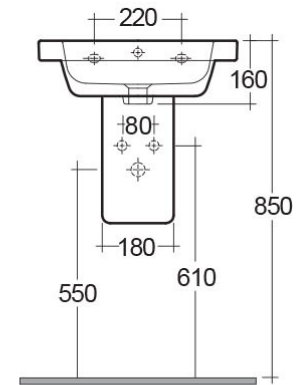

## Wash basin | Half Pedestal

**RAK**  
CERAMICS

### Technical specifications

Dimensions: 500 x 460 mm

Weight: 23 Kg

Color: Alpine White

Shape of basin: Rounded Rectangle

Overflow hole: yes

Suites: [RAK-RESORT](#)

Dimensions: All measurements are in millimeters and are subject to normal manufacturing variations.  
Note: Due to a continuing development programme to improve design and performance, the manufacturer reserves all rights to vary specifications without prior information.  
Please note accessories are for photographic use only.