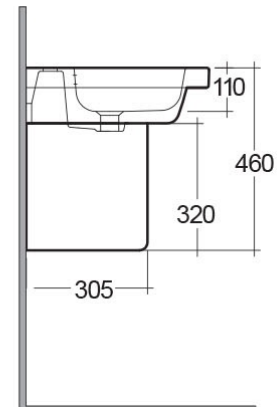

## Wash basin | Half Pedestal

**RAK**  
CERAMICS

### Technical specifications

Dimensions: 500 x 460 mm

Weight: 23 Kg

Color: Alpine White

Shape of basin: Rounded Rectangle

Overflow hole: yes

Suites: [RAK-RESORT](#)

Dimensions: All measurements are in millimeters and are subject to normal manufacturing variations.  
Note: Due to a continuing development programme to improve design and performance, the manufacturer reserves all rights to vary specifications without prior information.  
Please note accessories are for photographic use only.