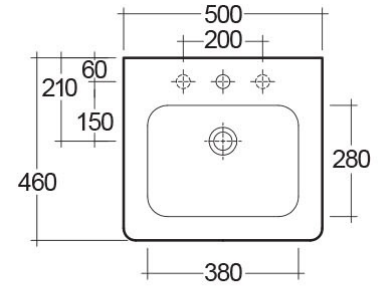

### Technical specifications

Dimensions: 500 x 460 mm

Weight: 23 Kg

Color: Alpine White

Shape of basin: Rounded Rectangle

Overflow hole: yes

Suites: [RAK-RESORT](#)

Dimensions: All measurements are in millimeters and are subject to normal manufacturing variations.  
Note: Due to a continuing development programme to improve design and performance, the manufacturer reserves all rights to vary specifications without prior information.  
Please note accessories are for photographic use only.