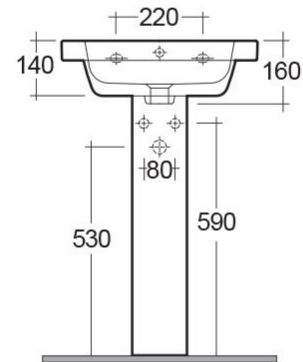

RAK-RESORT

Wash basin | Pedestal

RAK
CERAMICS

Technical specifications

Dimensions: 500 x 460 mm

Weight: 25 Kg

Color: Alpine White

Shape of basin: Rounded Rectangle

Overflow hole: yes

Suites: [RAK-RESORT](#)

Dimensions: All measurements are in millimeters and are subject to normal manufacturing variations.
Note: Due to a continuing development programme to improve design and performance, the manufacturer reserves all rights to vary specifications without prior information.
Please note accessories are for photographic use only.