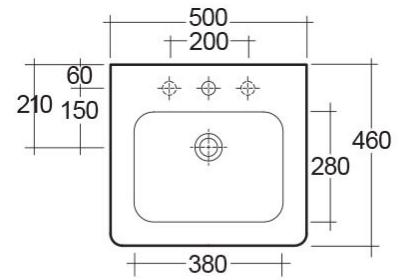

RAK-RESORT

Wash basin | Pedestal

RAK
CERAMICS

Technical specifications

Dimensions: 500 x 460 mm

Weight: 25 Kg

Color: Alpine White

Shape of basin: Rounded Rectangle

Overflow hole: yes

Suites: [RAK-RESORT](#)

Dimensions: All measurements are in millimeters and are subject to normal manufacturing variations.
Note: Due to a continuing development programme to improve design and performance, the manufacturer reserves all rights to vary specifications without prior information.
Please note accessories are for photographic use only.