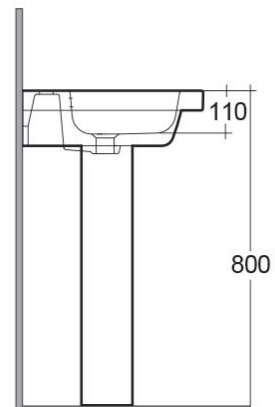

RAK-RESORT

Wash basin | Pedestal

RAK
CERAMICS

Technical specifications

Dimensions: 500 x 460 mm

Weight: 25 Kg

Color: Alpine White

Shape of basin: Rounded Rectangle

Overflow hole: yes

Suites: [RAK-RESORT](#)

Dimensions: All measurements are in millimeters and are subject to normal manufacturing variations.
Note: Due to a continuing development programme to improve design and performance, the manufacturer reserves all rights to vary specifications without prior information.
Please note accessories are for photographic use only.