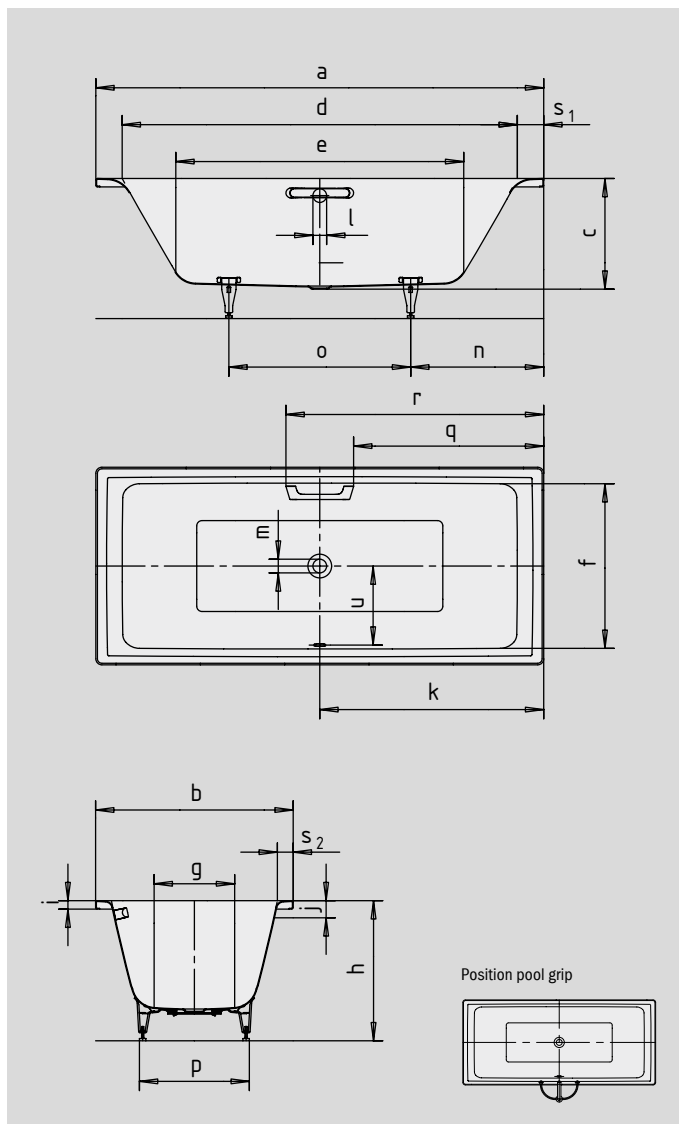

PURO DUO

- pure simplicity and unpretentious elegance are what distinguish these baths
- bathing with a friend: two identical back rests and centrally positioned waste
- classic four-cornered model
- made of KALDEWEI steel enamel

Similar illustration

To order the bath with pre-drilled grip holes on one side, please order model xxxx**1011**xxxx.

GRIP ELEGANT PURISM

Model No.		663	664	665
External length	a	1700	1800	1900 mm
External width	b	750	800	900 mm
Depth	c	420	420	420 mm
Internal length (top)	d	1500	1600	1700 mm
Internal length (bottom)	e	1020	1120	1220 mm
Internal width (top)	f	630	680	780 mm
Internal width (bottom)	g	460	510	615 mm
Height with feet	h	540-575	545-572	540-575 mm
Height of rim	i	32	32	32 mm
Distance top edge to centre of overflow hole	j	65	65	65 mm
Distance bath edge (foot) to centre of drain hole	k	850	900	950 mm
Diameter of overflow hole	l	52	52	52 mm
Diameter of drain hole	m	52	52	52 mm
Distance foot end of bath edge to centre of foot	n	545	535	585 mm
Distance between the feet	o	605	730	730 mm
Max. width of feet	p	465	510	605 mm
Distance bath edge (foot end) to where grip/handle starts	q	722	772	822 mm
Distance bath edge (foot end) to where grip/handle ends	r	978	1028	1078 mm
Width of rim (foot end; head end; lengthwise)	s ₁ ; s ₂ ; s ₃	100; 60	100; 60	100; 60 mm
Distance between centre holes	u	305	330	380 mm
Water volume** in litres		122	165	217
Weight of the enamelled bath in kg		48	54	61
Anti-slip		348 x 348	348 x 348	348 x 348 mm
Full anti-slip		876 x 252	924 x 348	1020 x 396 mm

Subject to technical alterations, tolerances and errors. Similar illustration.
 ** 70 litres displacement on average.

KALDEWEI