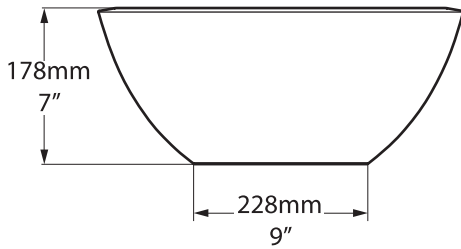

Maru 42

VB-MAU-42-NO / VB-MAU42-xx-NO

Top view

Side view

Front view

Semi recessed

Section AA

*All measurements subject to +/-5% tolerance