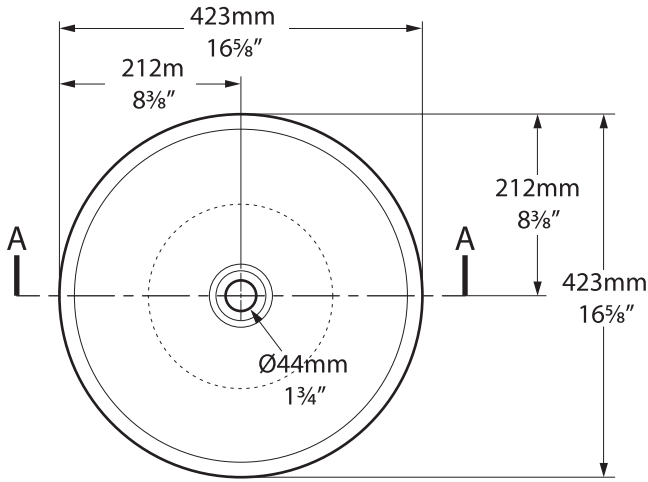

Maru 42

VB-MAU-42-NO / VB-MAU42-xx-NO

Top view

Side view

Front view

Semi recessed

Section AA

*All measurements subject to +/-5% tolerance