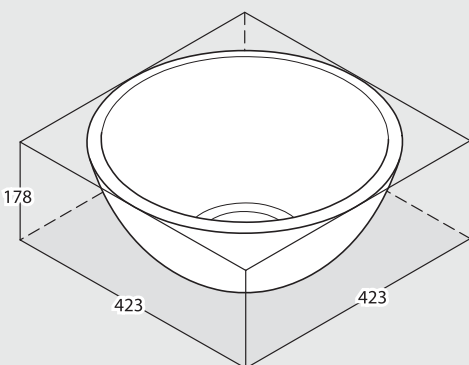

Maru 42

VB-MAU-42-NO / VB-MAU42-xx-NO

Top view

Side view

Front view

Semi recessed

Section AA

*All measurements subject to +/-5% tolerance