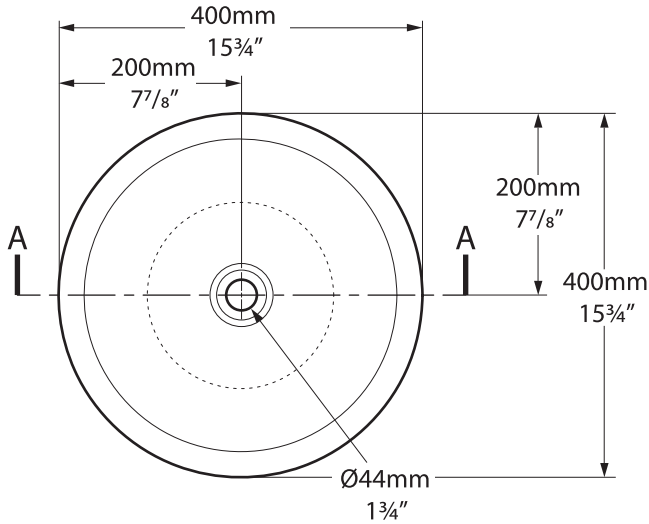

Staffordshire Taps

Drayton 40

VB-DRA-40-NO / VB-DRA40-xx-NO

Top view

Rim detail

Front view

Side view

Section AA