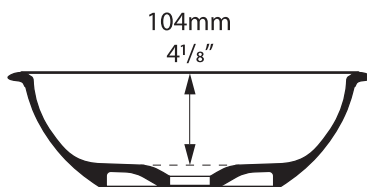

Staffordshire Taps

Drayton 40

VB-DRA-40-NO / VB-DRA40-xx-NO

Top view

Rim detail

Front view

Side view

Section AA

*All measurements subject to +/-5% tolerance