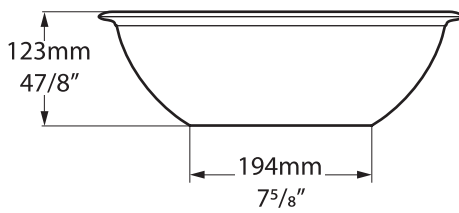

Staffordshire Taps

Drayton 40

VB-DRA-40-NO / VB-DRA40-xx-NO

Top view

Rim detail

Front view

Side view

Section AA

*All measurements subject to +/-5% tolerance