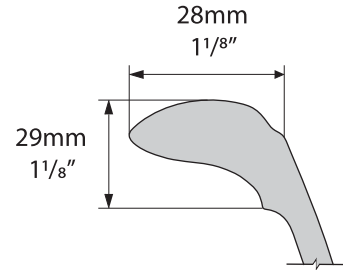

Staffordshire Taps

Drayton 40

VB-DRA-40-NO / VB-DRA40-xx-NO

Top view

Rim detail

Front view

Side view

Section AA

*All measurements subject to +/-5% tolerance