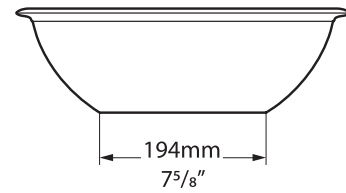

Staffordshire Taps

Drayton 40

VB-DRA-40-NO / VB-DRA40-xx-NO

Top view

Rim detail

Front view

Side view

Section AA

*All measurements subject to +/-5% tolerance