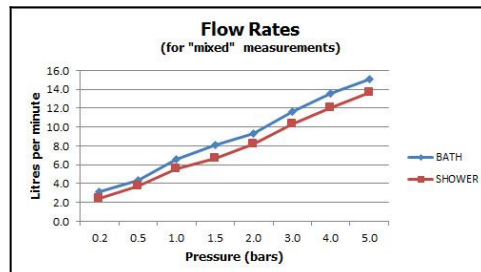

kit comprises:
MIX-148C/2-C/P
ATM-HEAD/SQ/SA-C/P
INS-SFMKWO-C/P

shower valve includes fittings for
1/2" and 3/4" pipework
min-max wall mount 68-77mm (standard)
optimum installation depth 73mm (standard)
min-max wall mount 77-103mm (extension option)
optimum installation depth 90mm (extension option)

finishes: chrome

recommended flow regulator product code: FR-SHOWER/9-C/P

guarantee: 12 year guarantee

minimum operating pressure: 1.5 bar MP

flow rate at 3.0 bar flow pressure: Handset: 10, Head: 12 l/min

mixed measurements refers to equal hot and cold water supply flow rate for unregulated flow unless flow regulator fitted as standard

certificates and awards:

cert no. 1410024 cert no. BC1467/0914

VADO wedmore road cheddar somerset england bs27 3eb
tel 01934 744466 fax 01934 744345 sales@vado-uk.com www.vado-uk.com