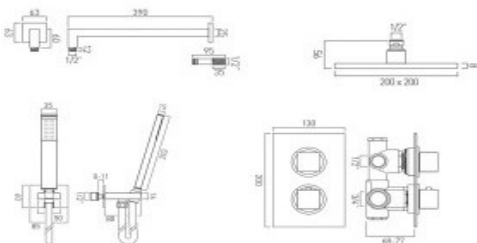

where inspiration flows
taps | showering | accessories

technical sheet
product code: MIX-1721-C/P

technical drawing:

description: mix concealed 2 outlet, 2 handle thermostatic shower valve with integrated diverter and square backplate, atmosphere square shower head and shower arm, instinct single function shower kit with integral outlet and bracket.

kit comprises:
MIX-148C/2-C/P
ATM-HEAD/SQ/SA-C/P
INS-SFMKWO-C/P

shower valve includes fittings for
1/2" and 3/4" pipework
min-max wall mount 68-77mm (standard)
optimum installation depth 73mm (standard)
min-max wall mount 77-103mm (extension option)
optimum installation depth 90mm (extension option)

finishes: chrome

recommended flow regulator product code: FR-SHOWER/9-C/P

guarantee: 12 year guarantee

minimum operating pressure: 1.5 bar MP

flow rate at 3.0 bar flow pressure: Handset: 10, Head: 12 l/min

mixed measurements refers to equal hot and cold water supply flow rate for unregulated flow unless flow regulator fitted as standard

certificates and awards:

cert no. 1410024 cert no. BC1467/0914

VADO wedmore road cheddar somerset england bs27 3eb
tel 01934 744466 fax 01934 744345 sales@vado-uk.com www.vado-uk.com