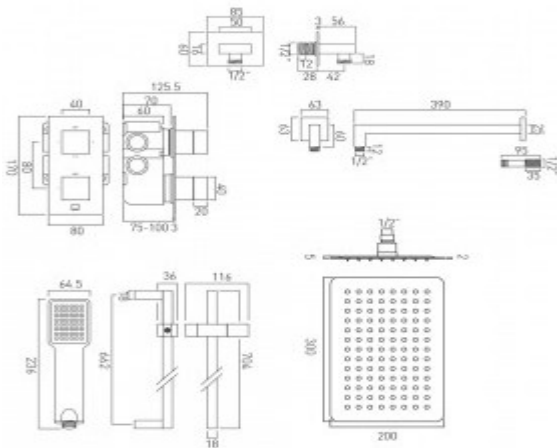

# technical sheet

product code: TAB-1720/NOT-V2-CP

technical drawing:

**description:**

- tablet notion vertical
- 2 outlet, 2 handle valve with all-flow function
- aquablade 200mm x 300mm rectangular head and shower arm
- V2 slide rail shower kit with single-function handset
- instinct wall outlet

minimum operating pressure 0.2 bar LP

kit comprises:  
TAB-148/2-NOT-C/P  
AQB-20X30/SA/A-C/P  
WG-V2KIT-C/P  
INS-OUTLET-C/P

shower valve includes fittings for 1/2" and 3/4" pipework  
min-max wall mount 75-100mm (standard)  
optimum installation depth 88mm (standard)