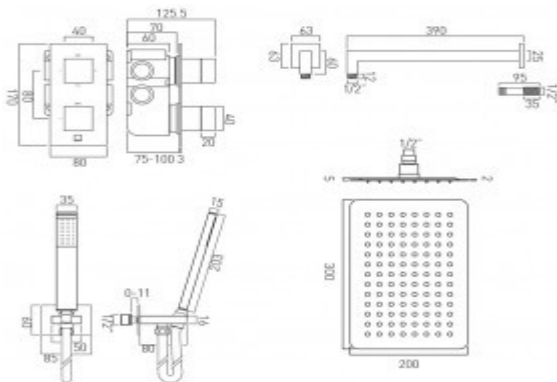

where inspiration flows
taps | showering | accessories

technical sheet

product code: TAB-1721/NOT-CP

technical drawing:

description:

- tablet notion vertical
 - 2 outlet, 2 handle valve with all-flow function
 - aquablade 200mm x 300mm rectangular head and shower arm
 - instinct shower kit with integrated outlet and bracket
- minimum operating pressure 0.2 bar LP

kit comprises:

TAB-148/2-NOT-C/P
AQB-20X30/SA/A-C/P
INS-SFMKWO-C/P

shower valve includes fittings for 1/2" and 3/4"
pipework
min-max wall mount 75-100mm (standard)
optimum installation depth 88mm (standard)

finishes:

chrome

 recommended flow regulator product code: FR-SHOWER/9-C/P (2 are required)

guarantee: 12 year guarantee

minimum operating pressure: 0.2 bar LP

certificates and awards:

cert no. BC1823/1116