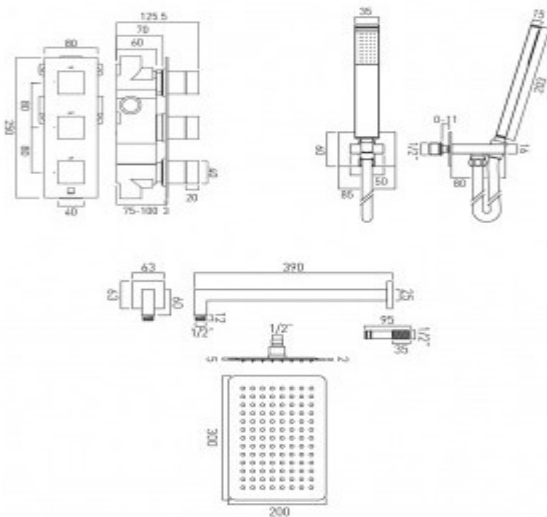

where inspiration flows
taps | showering | accessories

technical sheet

product code: TAB-1743/NOT-CP

technical drawing:

description:

tablet notion vertical

- 2 outlet, 3 handle valve
 - aquablade 200mm x 300mm rectangular head and shower arm
 - instinct shower kit with integrated outlet and bracket
- minimum operating pressure 0.2 bar LP

kit comprises:

TAB-128/2-NOT-C/P
AQB-20x30/SA/A-C/P
INS-SFMKWO-C/P

shower valve includes fittings for 1/2" and 3/4"
pipework
min-max wall mount 75-100mm (standard)
optimum installation depth 88mm (standard)

finishes:

chrome

 recommended flow regulator product code: FR-SHOWER/9-C/P
(2 are required)

guarantee: 12 year guarantee

minimum operating pressure: 0.2 bar LP

certificates and awards:

cert no. BC1823/1116