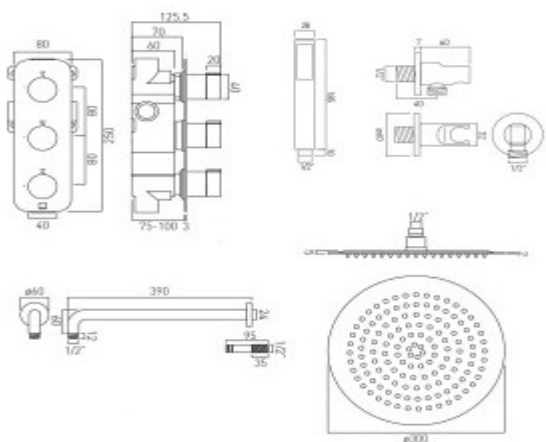

where inspiration flows
taps | showering | accessories

technical sheet
product code: TAB-1743/ALT-CP

technical drawing:

description: tablet altitude vertical
• 2 outlet, 3 handle valve
• aquablade 300mm round head and shower arm
• zoo shower kit with integrated outlet and bracket
minimum operating pressure 0.2 bar LP

kit comprises:
TAB-128/2-ALT-C/P
AQB-RO/30/SA/A-C/P
ZOO-SFMKWO-C/P

shower valve includes fittings for 1/2" and 3/4"
pipework
min-max wall mount 75-100mm (standard)
optimum installation depth 88mm (standard)

finishes: chrome

 recommended flow regulator product code: FR-SHOWER/9-C/P
(2 are required)

guarantee: 12 year guarantee

minimum operating pressure: 0.2 bar LP

certificates and awards:

cert no. BC1823/1116