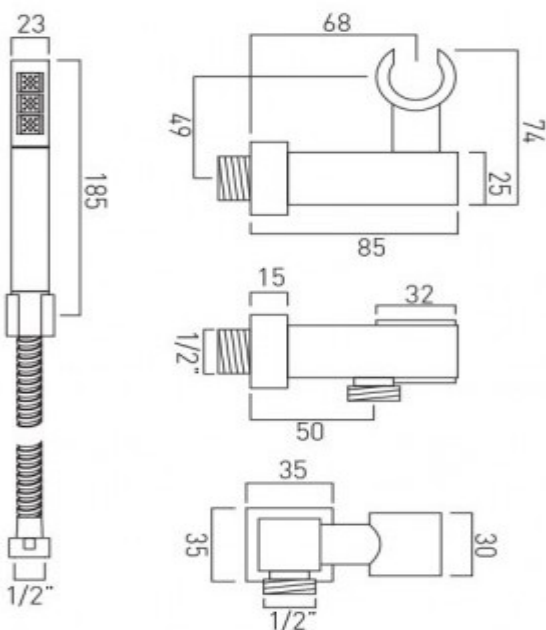

where inspiration flows
taps | showering | accessories

technical sheet
product code: MIX-SFMKWO-C/P

technical drawing:

description: single function mini shower kit
wall mounted
with hose and bracket with integral outlet
1/2" inlet

finishes: chrome

recommended flow regulator product code: FR-SHOWER/9-C/P

guarantee: 12 year guarantee

minimum operating pressure: 1.0 bar MP

flow rate at 3.0 bar flow pressure: 17 l/min

'mixed measurements' refers to equal hot and cold water supply
flow rate for unregulated flow unless flow regulator fitted as standard