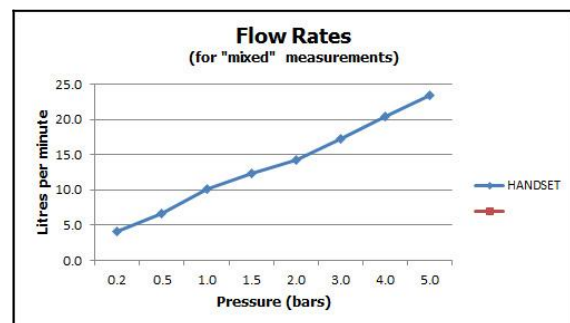

where inspiration flows
taps | showering | accessories

technical sheet
product code: MIX-SFMKWO-C/P

technical drawing:

description: single function mini shower kit
wall mounted
with hose and bracket with integral outlet
1/2" inlet

finishes: chrome

recommended flow regulator product code: FR-SHOWER/9-C/P

guarantee: 12 year guarantee

minimum operating pressure: 1.0 bar MP

flow rate at 3.0 bar flow pressure: 17 l/min

'mixed measurements' refers to equal hot and cold water supply
flow rate for unregulated flow unless flow regulator fitted as standard