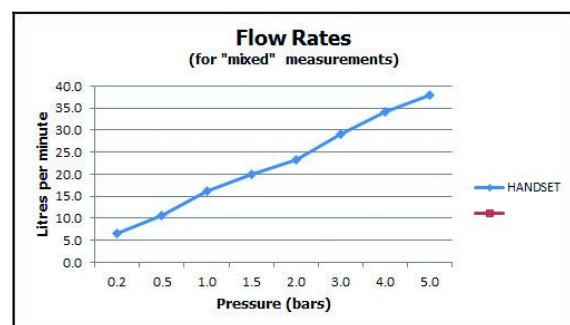

where inspiration flows
taps | showering | accessories

technical sheet
product code: ZOO-SFMKWO-C/P

technical drawing:

description: single function mini shower kit
wall mounted
with hose and bracket with integral outlet
1/2" inlet

finishes: chrome

recommended flow regulator product code: FR-SHOWER/9-C/P

guarantee: 12 year guarantee

minimum operating pressure: 0.2 bar LP

flow rate at 3.0 bar flow pressure: 29 l/min

'mixed measurements' refers to equal hot and cold water supply
flow rate for unregulated flow unless flow regulator fitted as standard