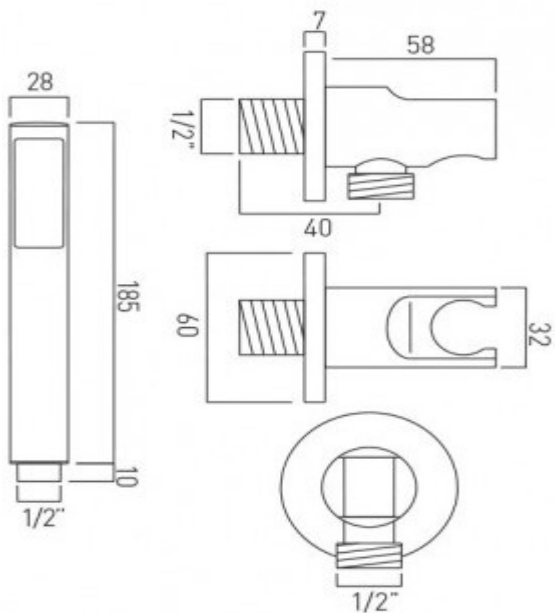

where inspiration flows
taps | showering | accessories

technical sheet
product code: ZOO-SFMKWO-C/P

technical drawing:

description: single function mini shower kit
wall mounted
with hose and bracket with integral outlet
1/2" inlet

finishes: chrome

recommended flow regulator product code: FR-SHOWER/9-C/P

guarantee: 12 year guarantee

minimum operating pressure: 0.2 bar LP

flow rate at 3.0 bar flow pressure: 29 l/min

'mixed measurements' refers to equal hot and cold water supply
flow rate for unregulated flow unless flow regulator fitted as standard