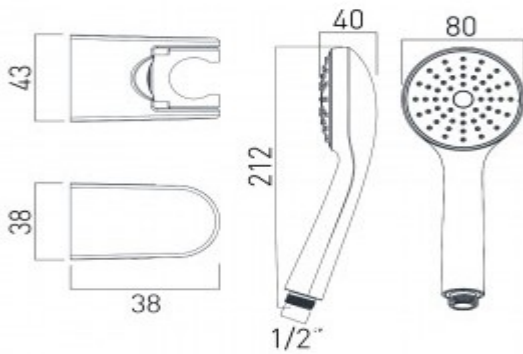

where inspiration flows
taps | showering | accessories

technical sheet
product code: ERI-SFMK-C/P

technical drawing:

description: eris mini shower kit with
• single function handset
• rub-clean
• 150cm shower hose
• wall bracket
• wall mounted

finishes: chrome

Eco ^{H₂} recommended flow regulator product code: FR-SHOWER/9-C/P

guarantee: 12 year guarantee

minimum operating pressure: 0.2 bar LP