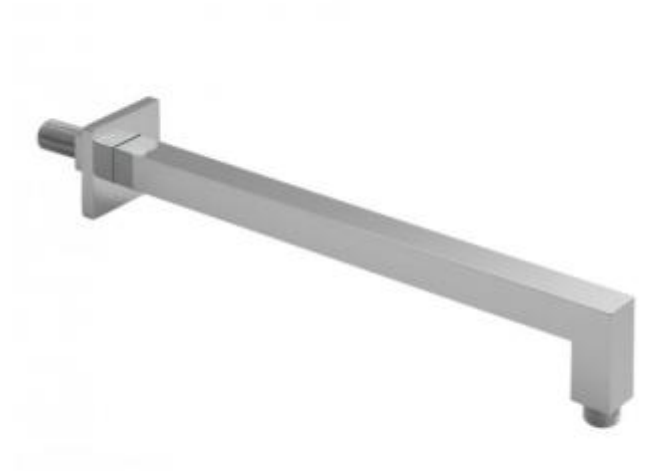

where inspiration flows  
taps | showering | accessories

technical sheet  
product code: WG-EFSA/SQ-C/P

technical drawing:

description: shower arm square easy fit wall mounted

finishes: chrome

guarantee: 12 year guarantee