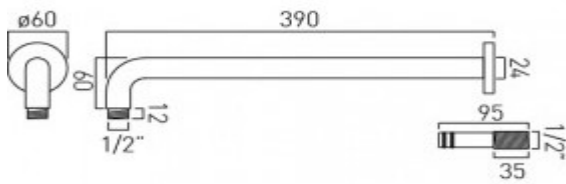

where inspiration flows
taps | showering | accessories

technical sheet
product code: WG-EFSA/RO-C/P

technical drawing:

description: shower arm round easy fit wall mounted

finishes: chrome

guarantee: 12 year guarantee