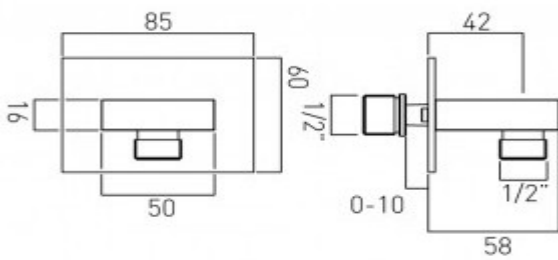

where inspiration flows
taps | showering | accessories

technical sheet
product code: INS-OUTLET-C/P

technical drawing:

description: instinct wall outlet

finishes: chrome

guarantee: 12 year guarantee

certificates and awards: