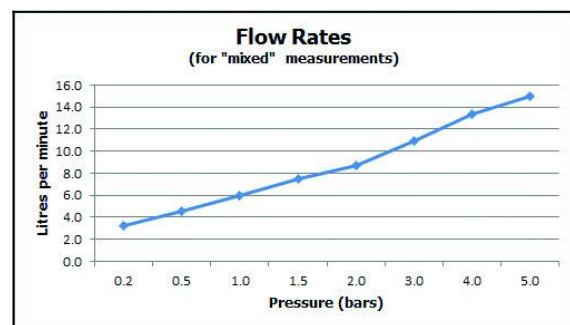

where inspiration flows
taps | showering | accessories

technical sheet
product code: XSH-SHATTAF/163-C/P

technical drawing:

description: luxury shattaf kit
with concealed thermostatic mixing valve
and angle valve
with 120cm hose and wall bracket
wall mounted
thermostatic cartridge V-001D-PLA

finishes: chrome

 recommended flow regulator product code: FR-SHOWER/9-C/P

guarantee: 5 year guarantee

minimum operating pressure: 1.0 bar MP

flow rate at 3.0 bar flow pressure: 11 l/min

'mixed measurements' refers to equal hot and cold water supply
flow rate for unregulated flow unless flow regulator fitted as standard