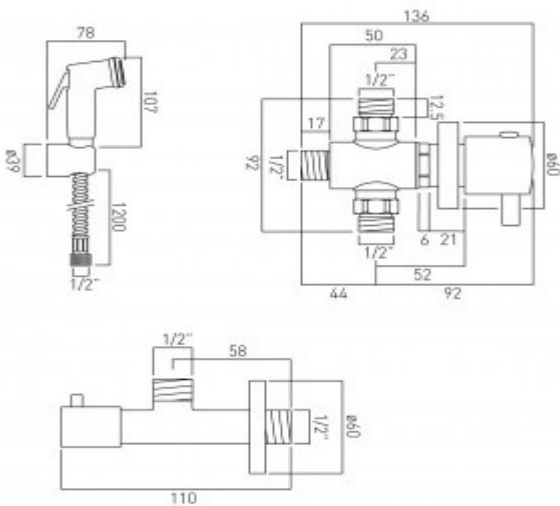

where inspiration flows
taps | showering | accessories

technical sheet
product code: XSH-SHATTAF/163-C/P

technical drawing:

description: luxury shattaf kit
with concealed thermostatic mixing valve
and angle valve
with 120cm hose and wall bracket
wall mounted
thermostatic cartridge V-001D-PLA

finishes: chrome

 recommended flow regulator product code: FR-SHOWER/9-C/P

guarantee: 5 year guarantee

minimum operating pressure: 1.0 bar MP

flow rate at 3.0 bar flow pressure: 11 l/min

'mixed measurements' refers to equal hot and cold water supply
flow rate for unregulated flow unless flow regulator fitted as standard