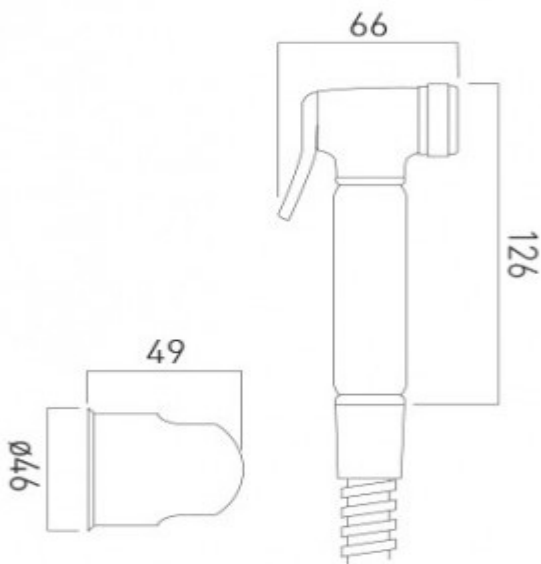

where inspiration flows  
taps | showering | accessories

technical sheet  
product code: XSH-LUXSHATTAF/SB-CP

technical drawing:

description: luxury brass shattaf handset  
120cm hose and wall bracket  
wall mounted

finishes: chrome

 recommended flow regulator product code: FR-SHOWER/9-C/P

guarantee: 5 year guarantee

minimum operating pressure: 1.0 bar MP

flow rate at 3.0 bar flow pressure: 15 l/min