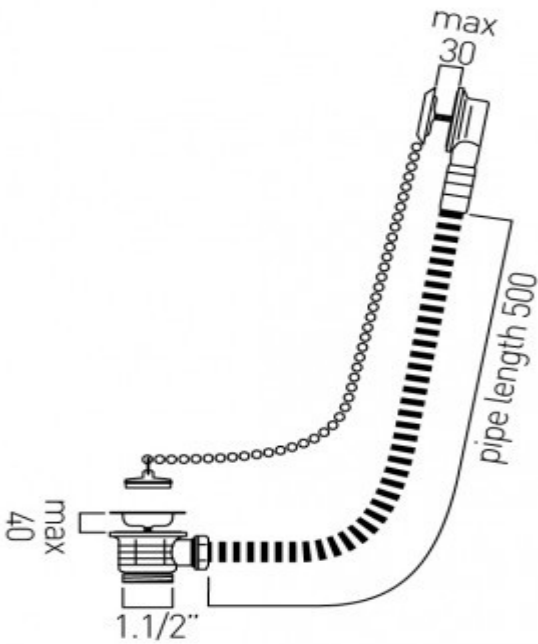

where inspiration flows
taps | showering | accessories

technical sheet
product code: PEX-KITB-STOW-C/P

technical drawing:

description: stowaway bath waste, metal plug and chain

1.1/2" x 15mm threaded connection