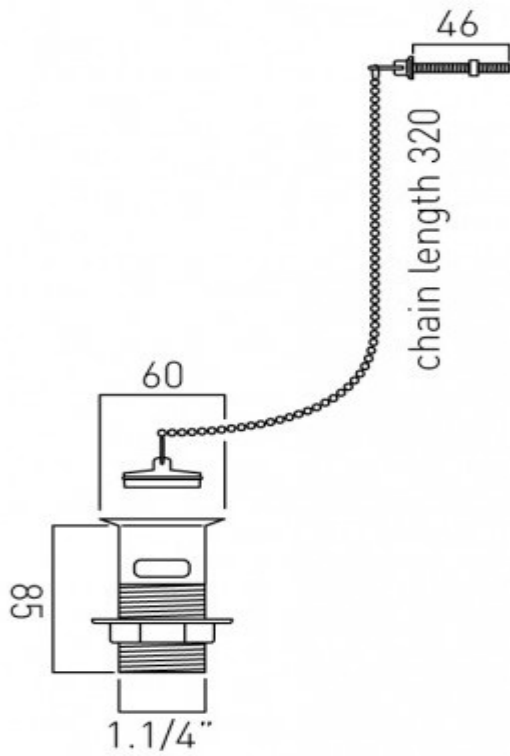

where inspiration flows
taps | showering | accessories

technical sheet
product code: PEX-KITA-C/P

technical drawing:

description: basin waste, metal plug and chain
1.1/4" x 55mm threaded connection
finishes: chrome
guarantee: 12 year guarantee