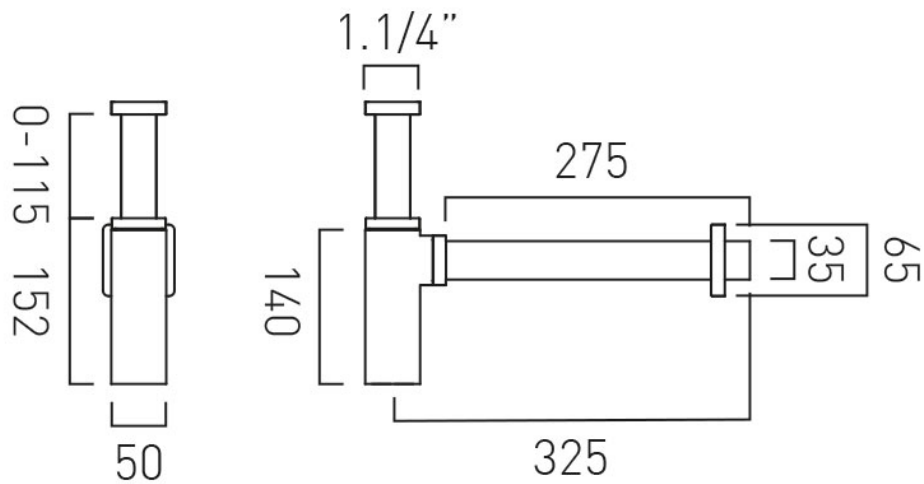

TECHNICAL DRAWING

COLLECTION:

PRODUCT CODE: WG-461/SQ-CP

tel: 01934 744466
email: sales@vado.com
www.vado.com

where inspiration flows
taps | showering | accessories