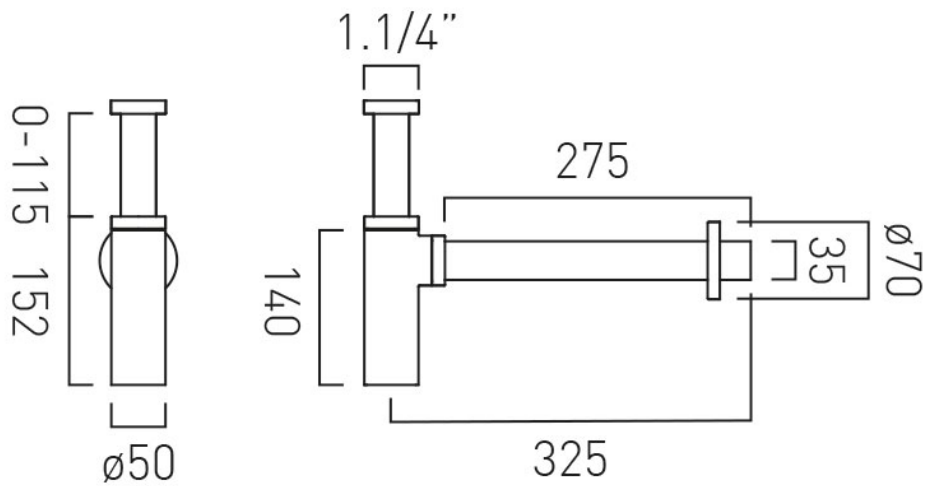

# TECHNICAL DRAWING

COLLECTION:

PRODUCT CODE: WG-461/RO-CP

tel: 01934 744466  
email: sales@vado.com  
www.vado.com

**where inspiration flows**  
taps | showering | accessories