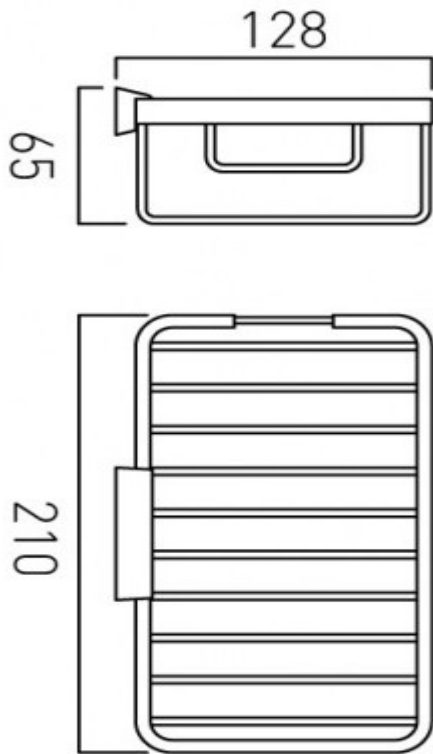

where inspiration flows
taps | showering | accessories

technical sheet
product code: BAS-2016M-C/P

technical drawing:

description: medium rectangular basket
wall mounted

finishes: chrome

guarantee: 12 year guarantee