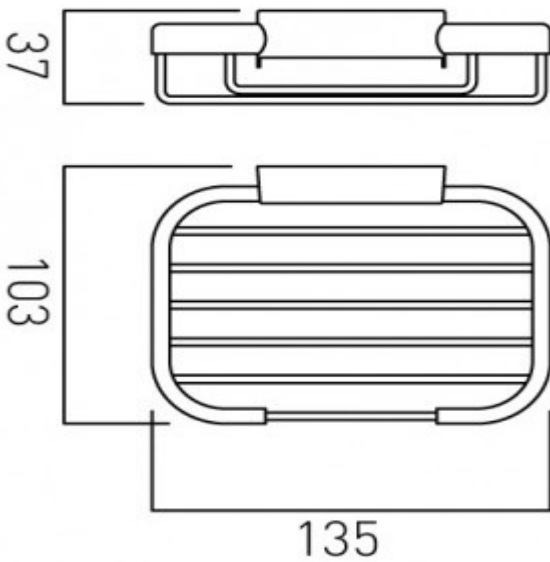

where inspiration flows
taps | showering | accessories

technical sheet
product code: BAS-2001-C/P

technical drawing:

description: small rectangular basket
wall mounted

finishes: chrome

guarantee: 12 year guarantee