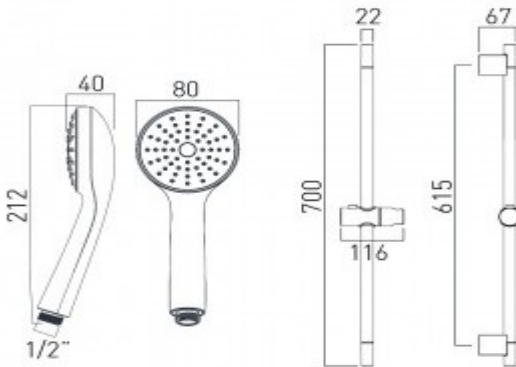

where inspiration flows
taps | showering | accessories

technical sheet
product code: ERI-SFSRK-DB-C/P

technical drawing:

description: eris single-function slide rail shower kit with
• single function handset
• rub-clean
• 700mm slide rail
• 150cm shower hose
• wall mounted

finishes: chrome

Eco recommended flow regulator product code: FR-SHOWER/9-C/P

guarantee: 12 year guarantee

minimum operating pressure: 0.2 bar LP

certificates and awards:

cert no. 1409958